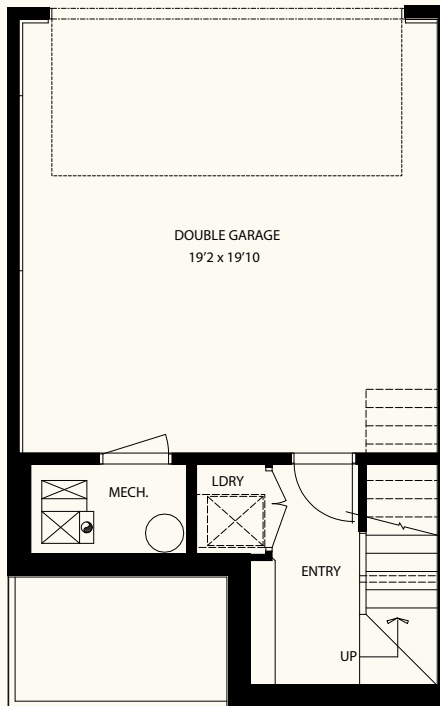

THE GALLOWAY

3 bedrooms, 2.5 bathrooms

1247 sq.ft.

Garage Level
71 sq. ft.

Main Floor
596 sq.ft.

Upper Floor
580 sq.ft.

Floorplans are for conceptual use only. Square footages & room dimensions are approximate.