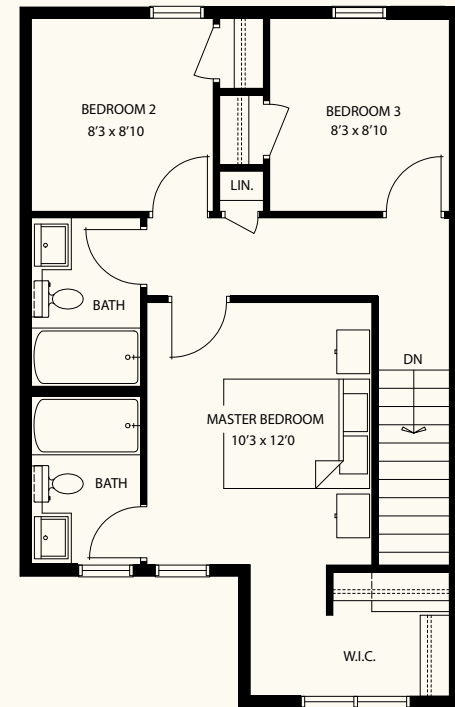

THE GALLOWAY

3 bedrooms, 2.5 bathrooms

1247 sq.ft.

Garage Level
71 sq. ft.

Main Floor
596 sq.ft.

Upper Floor
580 sq.ft.

Floorplans are for conceptual use only. Square footages & room dimensions are approximate.