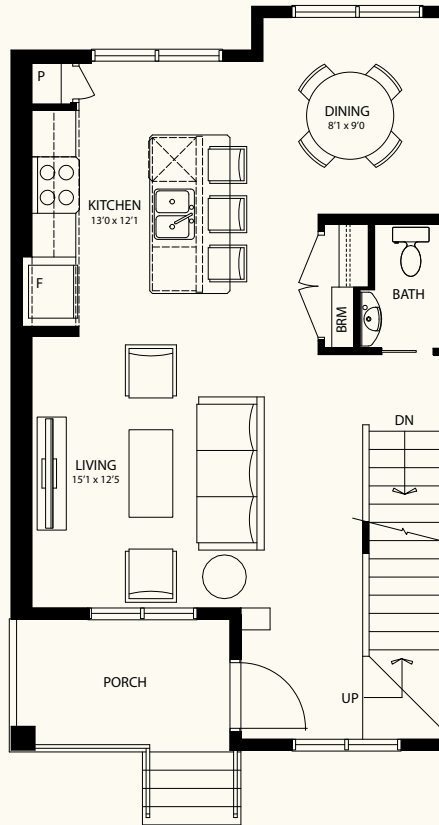

THE GALLOWAY

3 bedrooms, 2.5 bathrooms

1247 sq.ft.

Garage Level
71 sq. ft.

Main Floor
596 sq.ft.

Upper Floor
580 sq.ft.

Floorplans are for conceptual use only. Square footages & room dimensions are approximate.