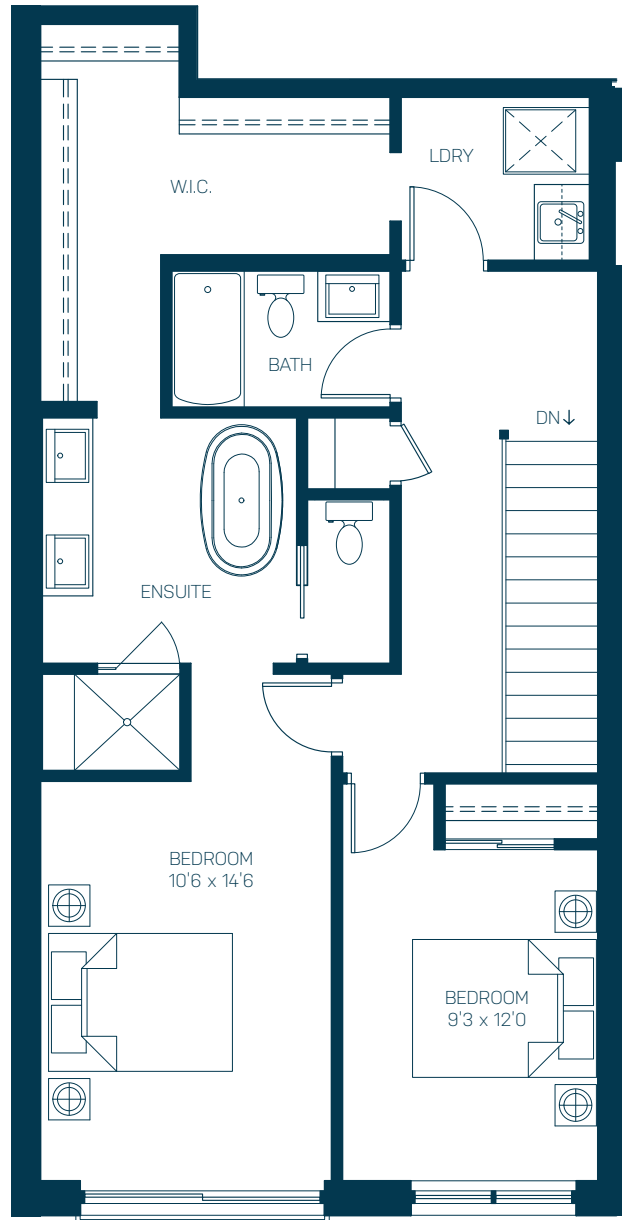

1653 SQUARE FEET

TOTAL LIVING SPACE

2 BEDROOMS + 2.5 BATHS + DEN

First Floor - 670 sq. ft.

TH05

1557 S.F. INDOOR LIVING

96 S.F. OUTDOOR LIVING

CHOOSE YOUR HOME

WEST TOWER

EAST TOWER

1

FLOOR

The developer reserves the right to make modifications and changes to plans and features. Sizes are approximate and based on BOMO measurements at the time of construction. E&OE.

1653 SQUARE FEET

TOTAL LIVING SPACE

2 BEDROOMS + 2.5 BATHS + DEN

Second Floor - 887 sq. ft.

TH05

1557 S.F. INDOOR LIVING

96 S.F. OUTDOOR LIVING

CHOOSE YOUR HOME