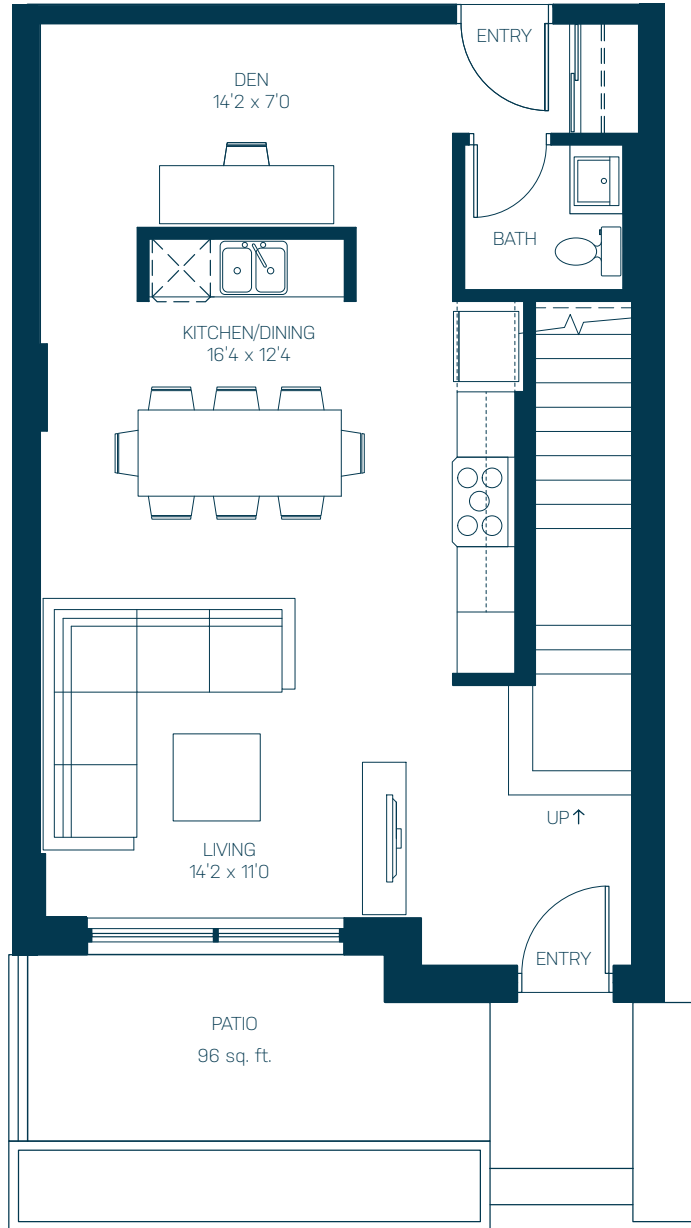

1557 SQUARE FEET

2 BEDROOMS + 2.5 BATHS + DEN

TH05

First Floor - 670 sq. ft.

CHOOSE YOUR HOME

WEST TOWER

EAST TOWER

1

FLOOR

*The developer reserves the right to make modifications and changes to plans and features. Sizes are approximate and subject to change without notice. E&OE.

1557 SQUARE FEET

2 BEDROOMS + 2.5 BATHS + DEN

TH05

Second Floor - 887 sq. ft.

CHOOSE YOUR HOME

WEST TOWER

EAST TOWER

2

FLOOR

*The developer reserves the right to make modifications and changes to plans and features. Sizes are approximate and subject to change without notice. E&OE.