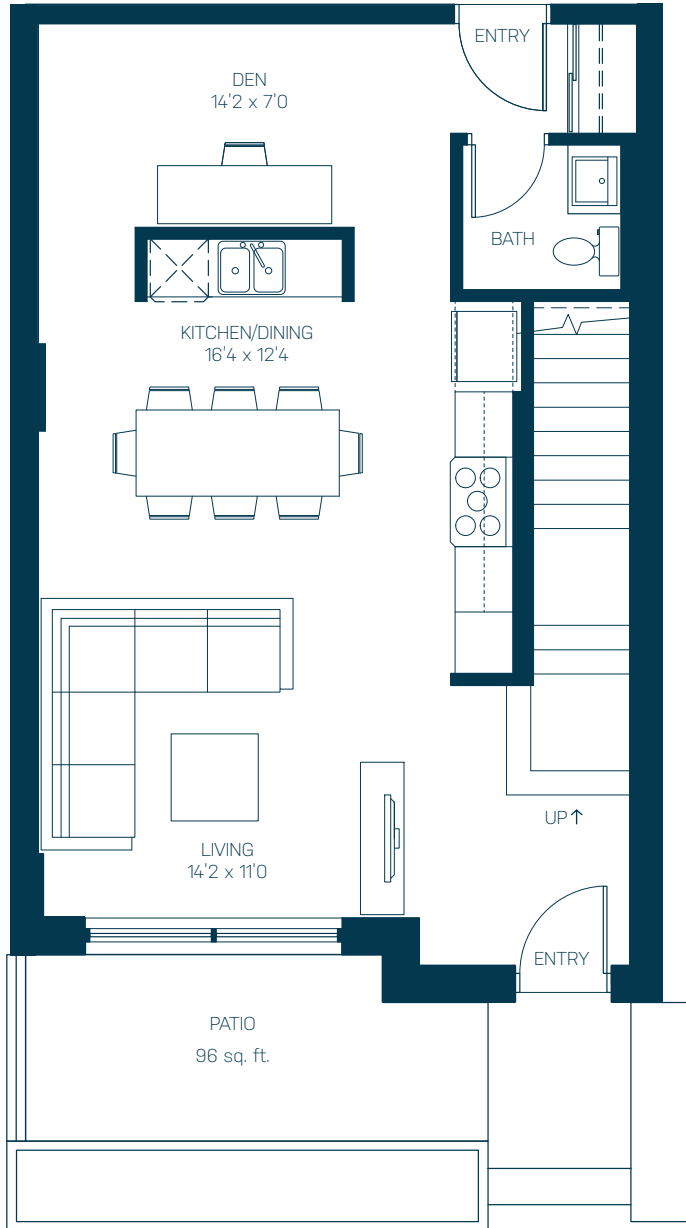

1653 SQUARE FEET

TOTAL LIVING SPACE

2 BEDROOMS + 2.5 BATHS + DEN

First Floor - 670 sq. ft.

TH05

1557 S.F. INDOOR LIVING

96 S.F. OUTDOOR LIVING

CHOOSE YOUR HOME

WEST TOWER

EAST TOWER

1

FLOOR

The developer reserves the right to make modifications and changes to plans and features. Sizes are approximate and based on BOMO measurements at the time of construction. E&OE.

1653 SQUARE FEET

TOTAL LIVING SPACE

2 BEDROOMS + 2.5 BATHS + DEN

Second Floor - 887 sq. ft.

TH05

1557 S.F. INDOOR LIVING

96 S.F. OUTDOOR LIVING

CHOOSE YOUR HOME