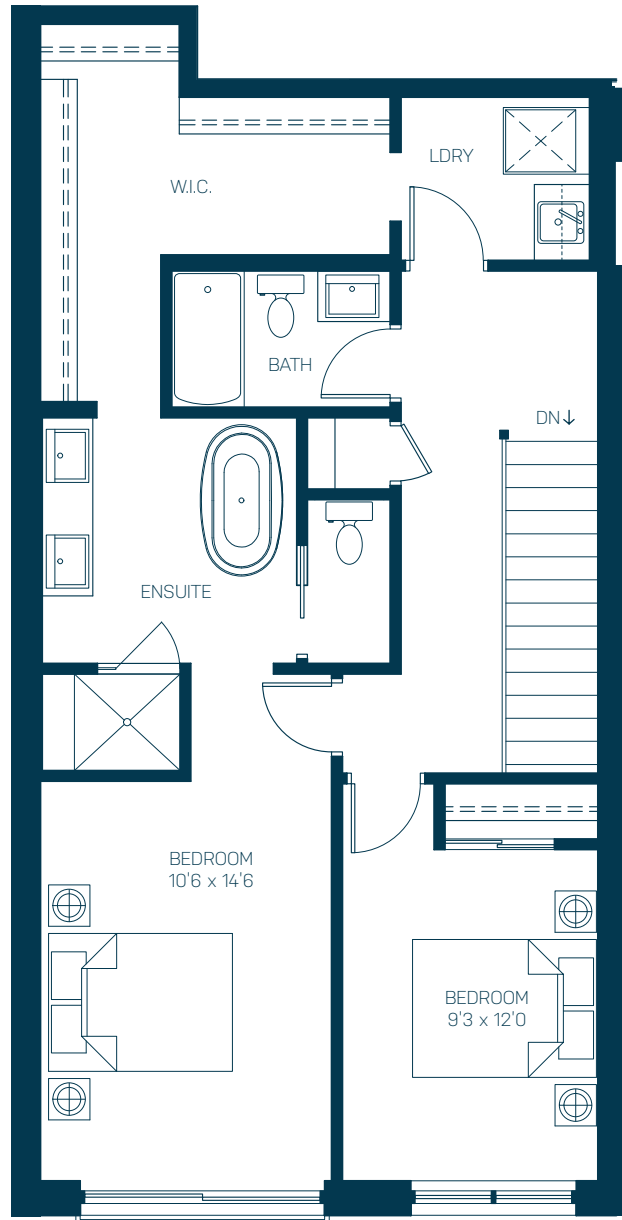

1557 SQUARE FEET

2 BEDROOMS + 2.5 BATHS + DEN

TH05

First Floor - 670 sq. ft.

CHOOSE YOUR HOME

WEST TOWER

EAST TOWER

1

FLOOR

*The developer reserves the right to make modifications and changes to plans and features. Sizes are approximate and subject to change without notice. E&OE.

1557 SQUARE FEET

2 BEDROOMS + 2.5 BATHS + DEN

TH05

Second Floor - 887 sq. ft.

CHOOSE YOUR HOME

WEST TOWER

EAST TOWER

2

FLOOR

*The developer reserves the right to make modifications and changes to plans and features. Sizes are approximate and subject to change without notice. E&OE.