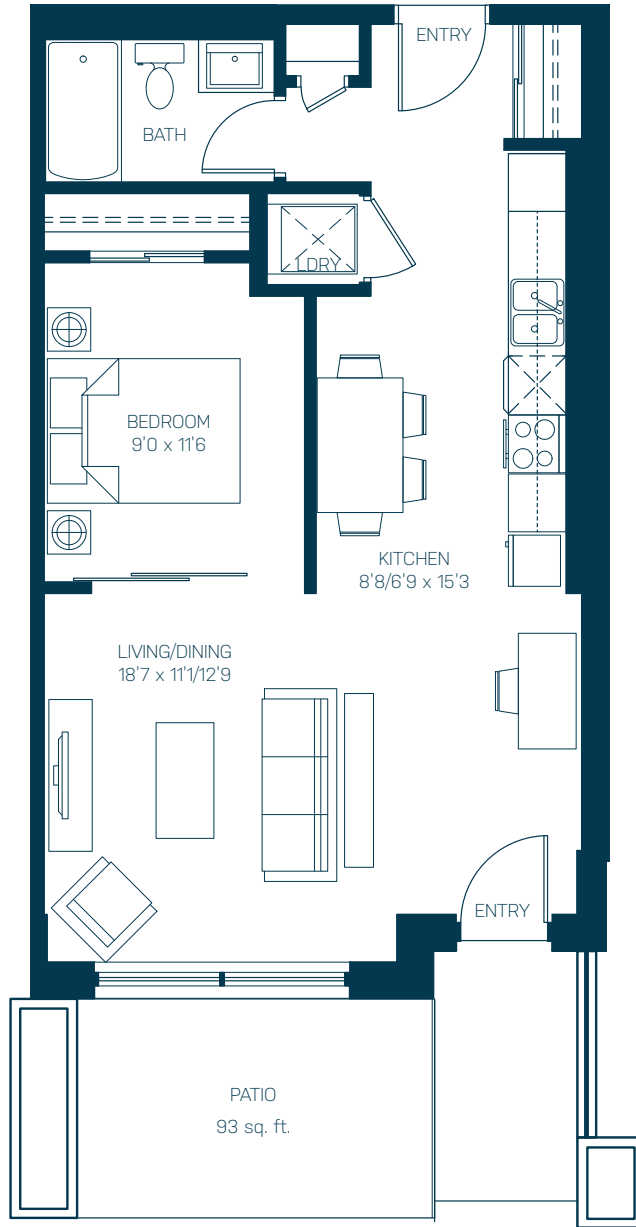

# 738 SQUARE FEET

TOTAL LIVING SPACE

## 1 BEDROOM + 1 BATH

# FL05

645 S.F. INDOOR LIVING

93 S.F. OUTDOOR LIVING

### CHOOSE YOUR HOME

WEST TOWER

EAST TOWER

1

FLOOR

The developer reserves the right to make modifications and changes to plans and features. Sizes are approximate and based on BOMO measurements at the time of construction. E&OE.