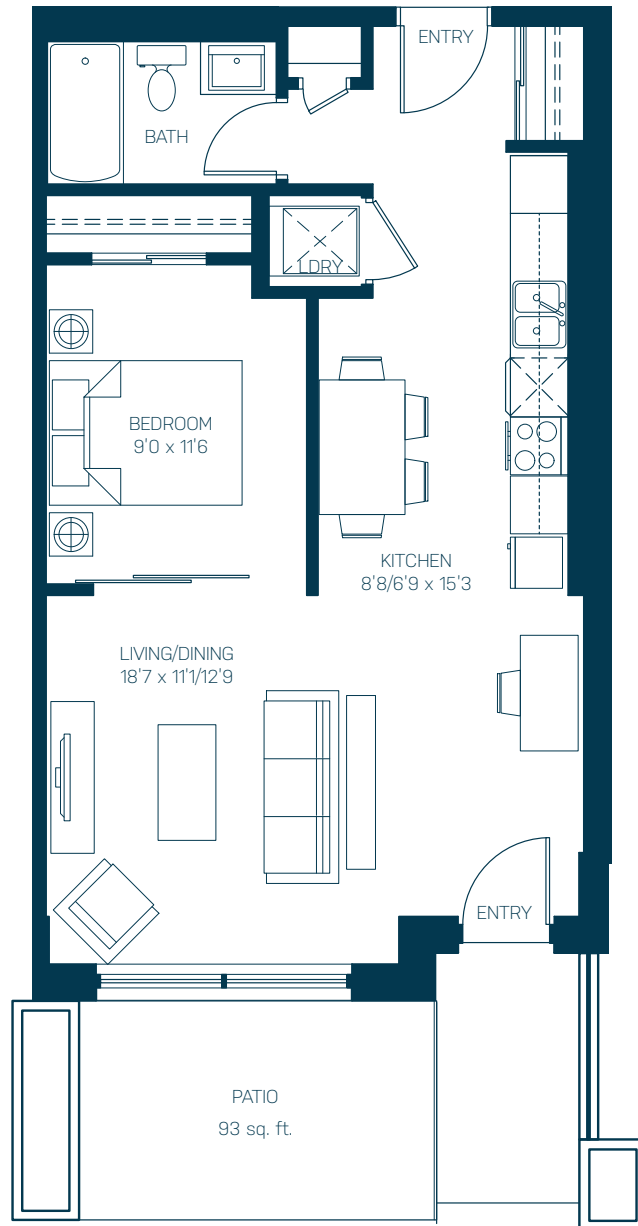

645 SQUARE FEET

1 BEDROOM + 1 BATH

FL05

CHOOSE YOUR HOME

WEST TOWER

EAST TOWER

1

FLOOR

*The developer reserves the right to make modifications and changes to plans and features. Sizes are approximate and subject to change without notice. E&OE.