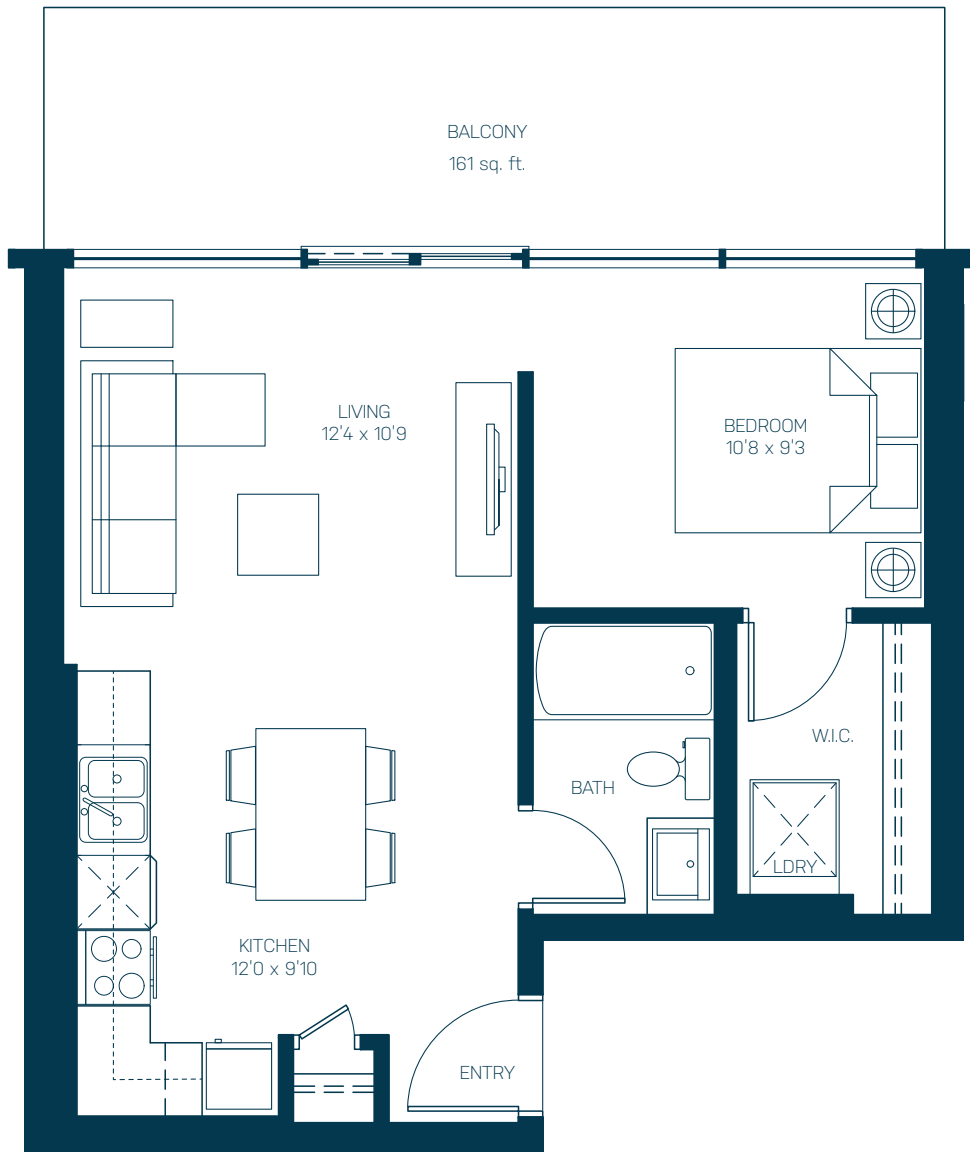

527 SQUARE FEET

1 BEDROOM + 1 BATH

AP04

CHOOSE YOUR HOME

WEST TOWER

EAST TOWER

FLOORS

*Balcony sizes for floors 4 to 6. Larger patios available on floor 3.

**The developer reserves the right to make modifications and changes to plans and features. Sizes are approximate and subject to change without notice. E&OE.