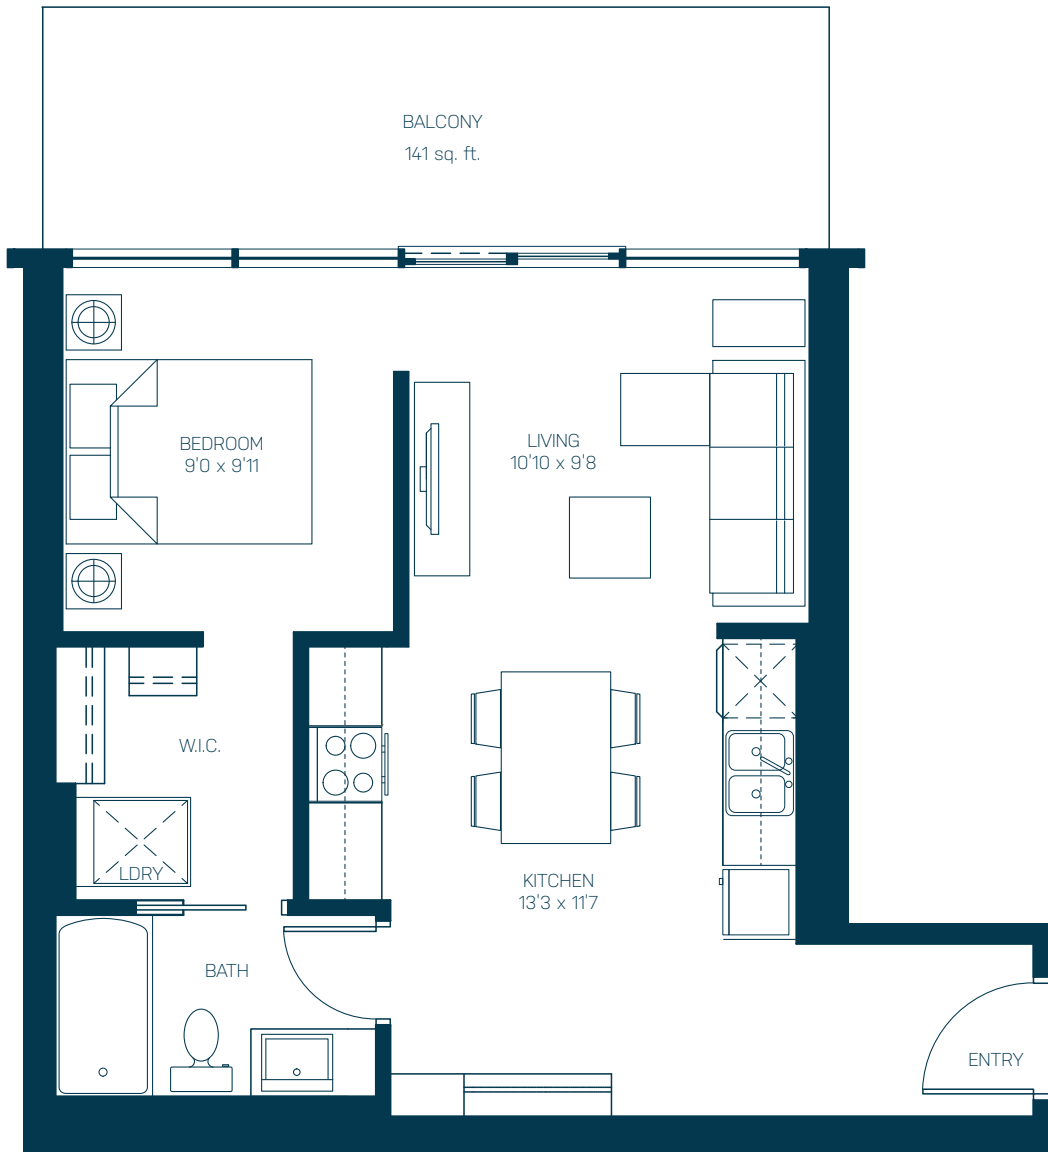

549 SQUARE FEET

1 BEDROOM + 1 BATH

AP05

CHOOSE YOUR HOME

WEST TOWER

EAST TOWER

FLOORS

*Balcony sizes for floors 4 to 6. Larger patios available on floor 3.

**The developer reserves the right to make modifications and changes to plans and features. Sizes are approximate and subject to change without notice. E&OE.