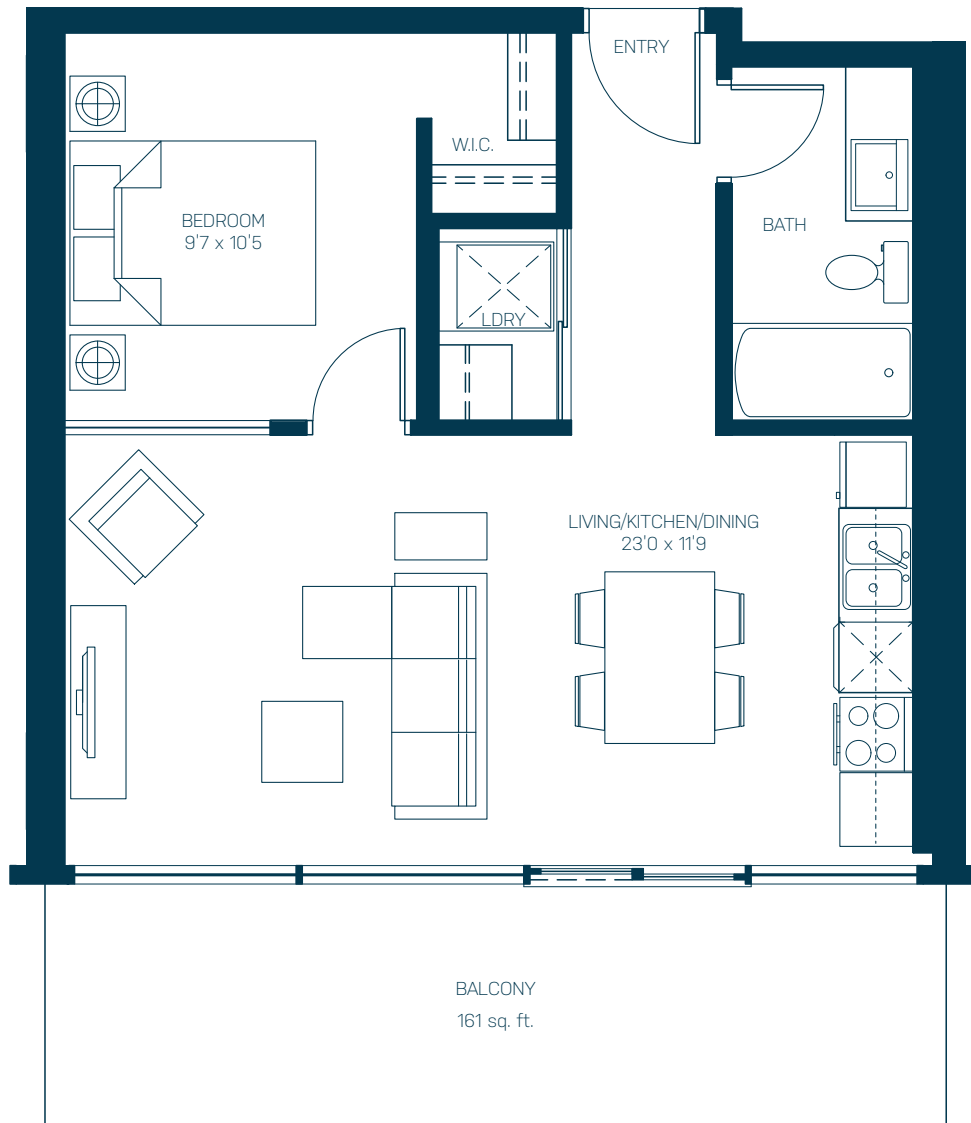

570 SQUARE FEET

1 BEDROOM + 1 BATH

AP06

CHOOSE YOUR HOME

WEST TOWER

EAST TOWER

FLOORS

*Balcony sizes for floors 4 to 6. Larger patios available on floor 3.

**The developer reserves the right to make modifications and changes to plans and features. Sizes are approximate and subject to change without notice. E&OE.