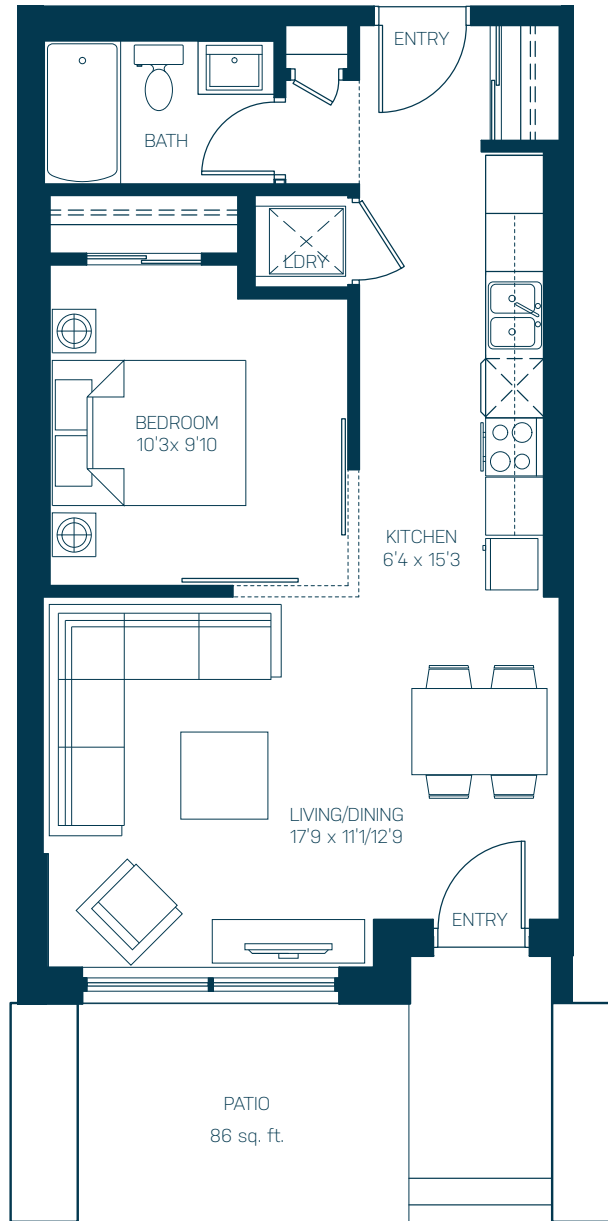

704 SQUARE FEET

TOTAL LIVING SPACE

1 BEDROOM + 1 BATH

FL02

618 S.F. INDOOR LIVING
86 S.F. OUTDOOR LIVING

CHOOSE YOUR HOME

WEST TOWER

EAST TOWER

1

FLOOR

The developer reserves the right to make modifications and changes to plans and features. Sizes are approximate and based on BOMO measurements at the time of construction. E&OE.