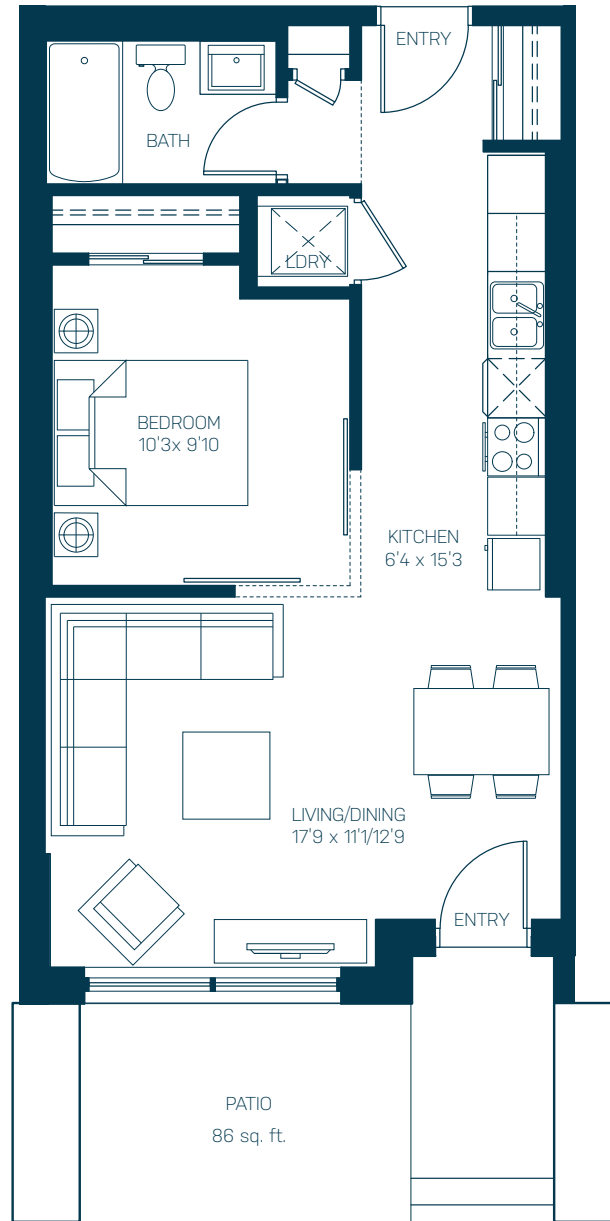

618 SQUARE FEET

1 BEDROOM + 1 BATH

FLO2

CHOOSE YOUR HOME

WEST TOWER

EAST TOWER

1

FLOOR

*The developer reserves the right to make modifications and changes to plans and features. Sizes are approximate and subject to change without notice. E&OE.