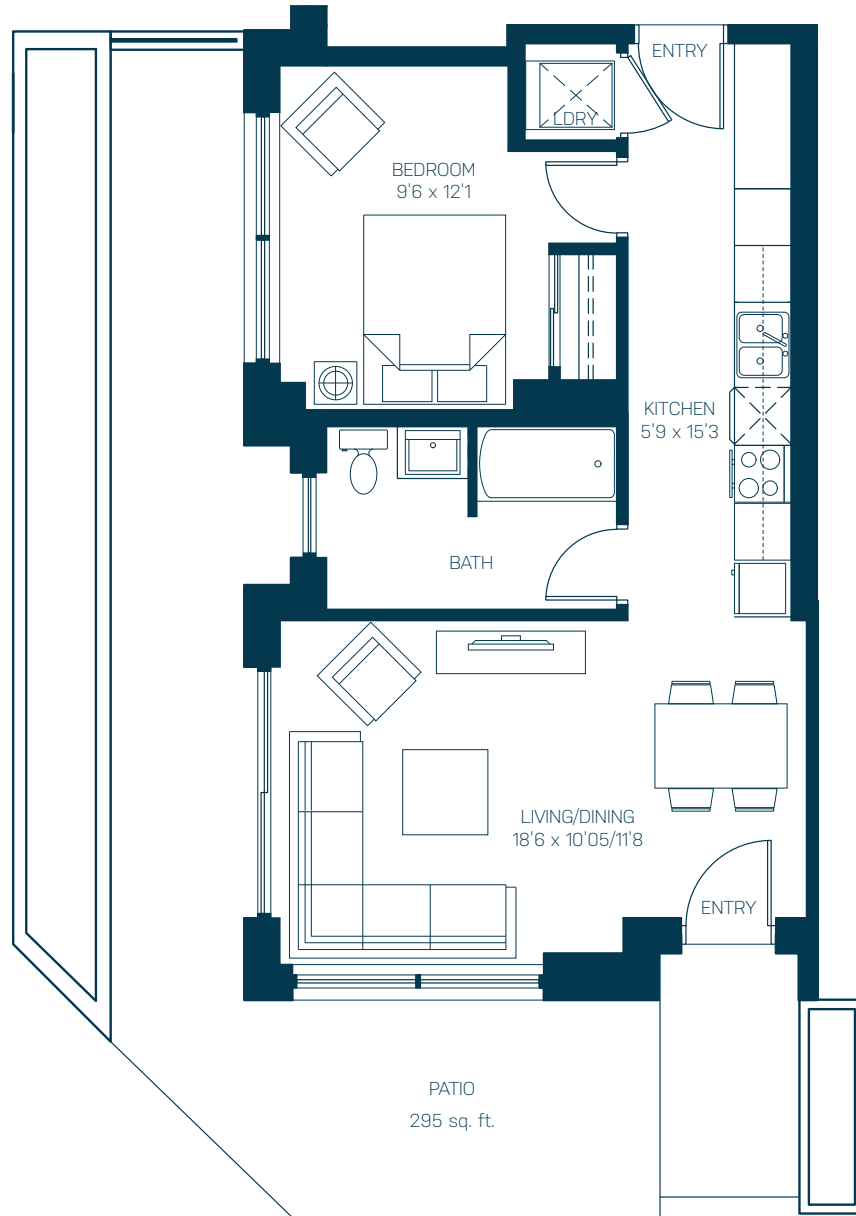

927 SQUARE FEET

TOTAL LIVING SPACE

1 BEDROOM + 1 BATH

FL03

632 S.F. INDOOR LIVING

295 S.F. OUTDOOR LIVING

CHOOSE YOUR HOME

WEST TOWER

EAST TOWER

1

FLOOR

The developer reserves the right to make modifications and changes to plans and features. Sizes are approximate and based on BOMO measurements at the time of construction. E&OE.