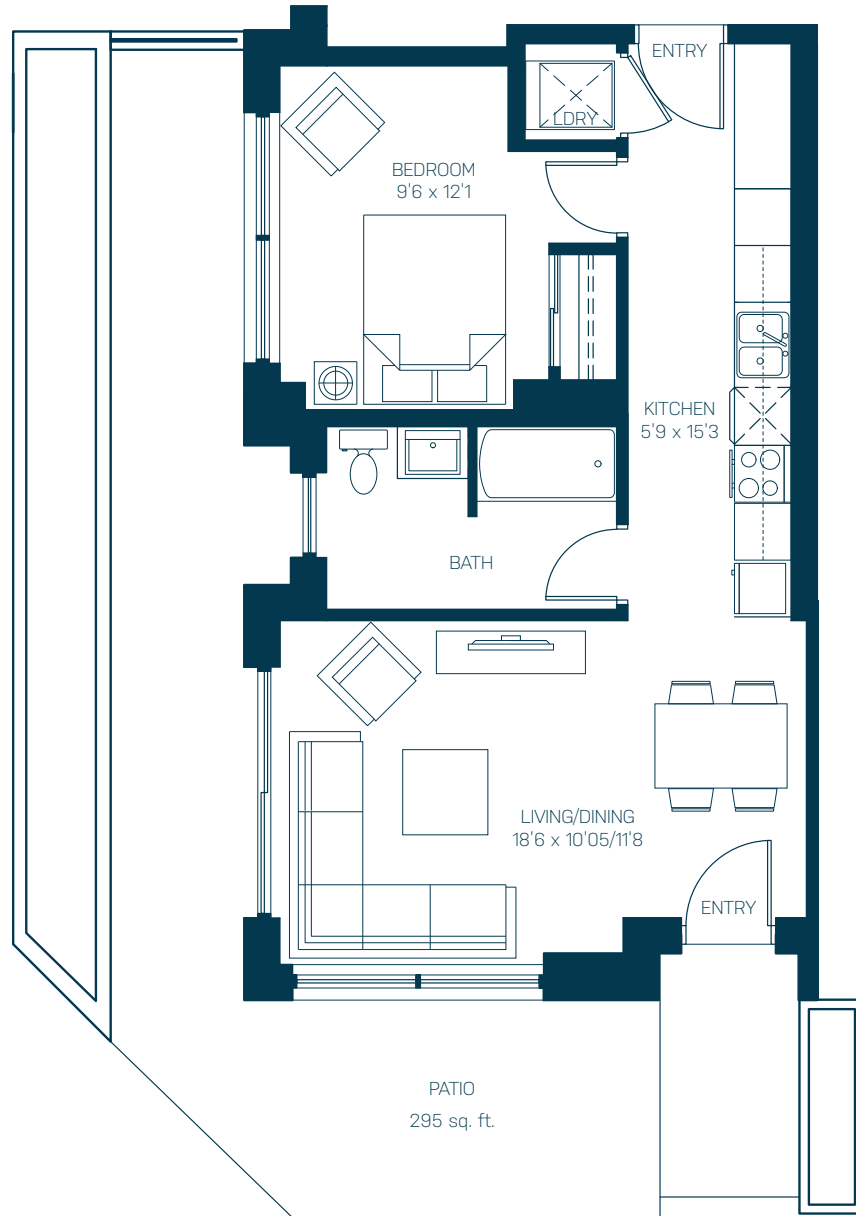

632 SQUARE FEET

1 BEDROOM + 1 BATH

FLO3

CHOOSE YOUR HOME

WEST TOWER

EAST TOWER

1

FLOOR

*The developer reserves the right to make modifications and changes to plans and features. Sizes are approximate and subject to change without notice. E&OE.