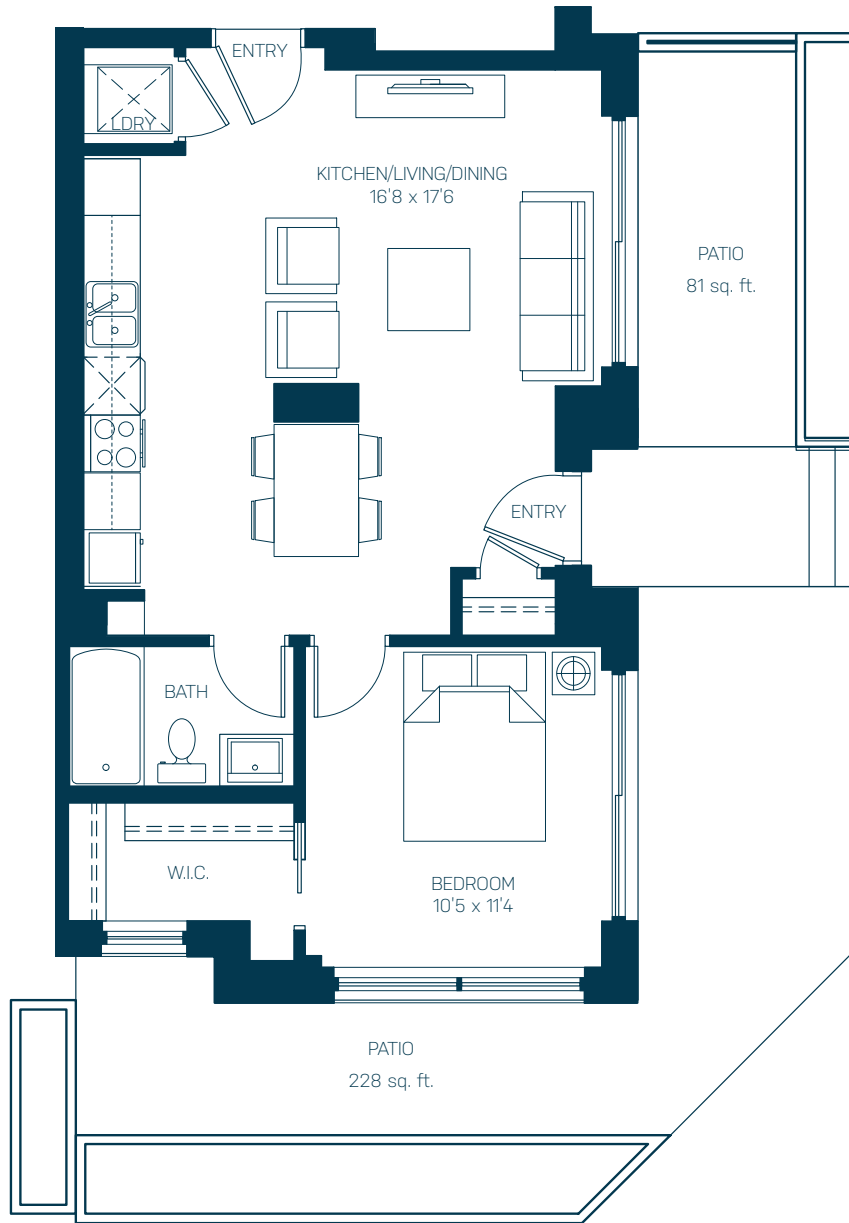

641 SQUARE FEET

1 BEDROOM + 1 BATH

FL04

CHOOSE YOUR HOME

WEST TOWER

EAST TOWER

1

FLOOR

*The developer reserves the right to make modifications and changes to plans and features. Sizes are approximate and subject to change without notice. E&OE.