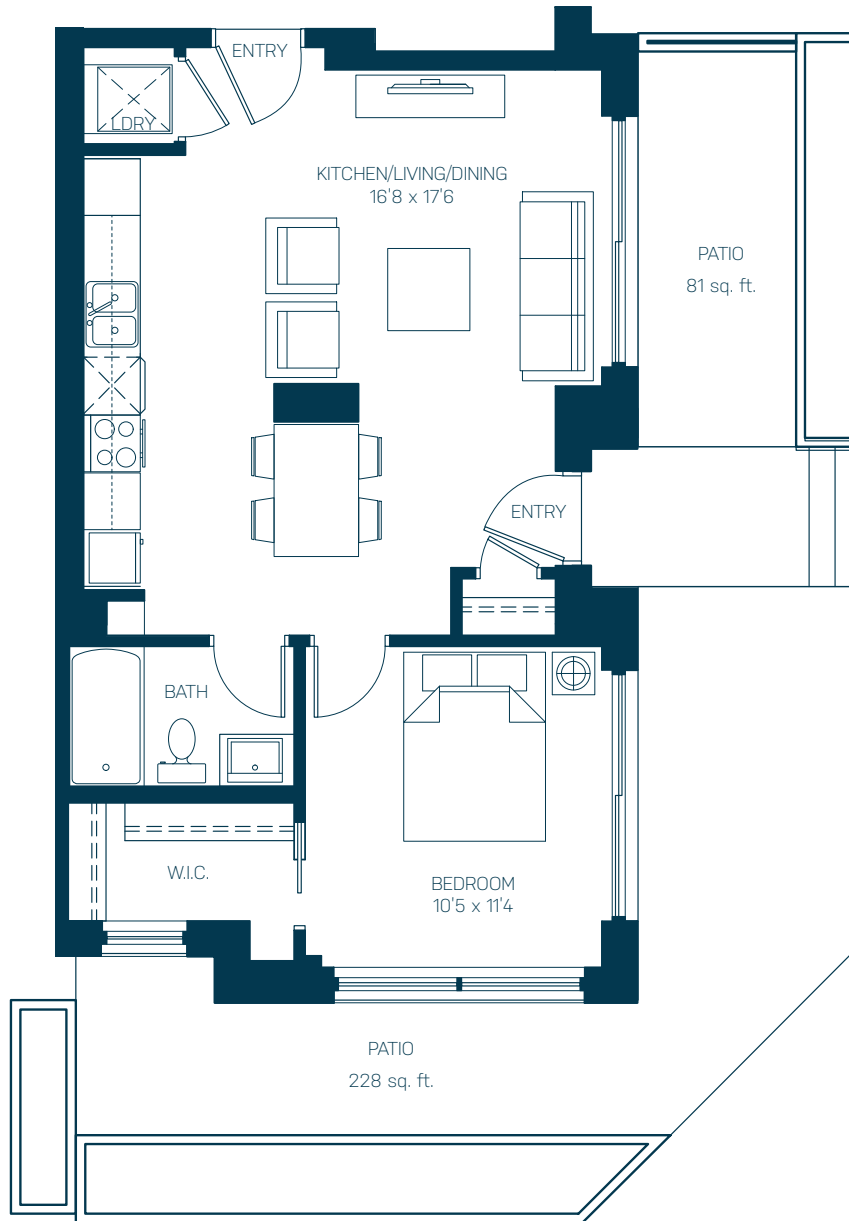

950 SQUARE FEET

TOTAL LIVING SPACE

1 BEDROOM + 1 BATH

FL04

641 S.F. INDOOR LIVING

309 S.F. OUTDOOR LIVING

CHOOSE YOUR HOME

WEST TOWER

EAST TOWER

1

FLOOR

The developer reserves the right to make modifications and changes to plans and features. Sizes are approximate and based on BOMO measurements at the time of construction. E&OE.