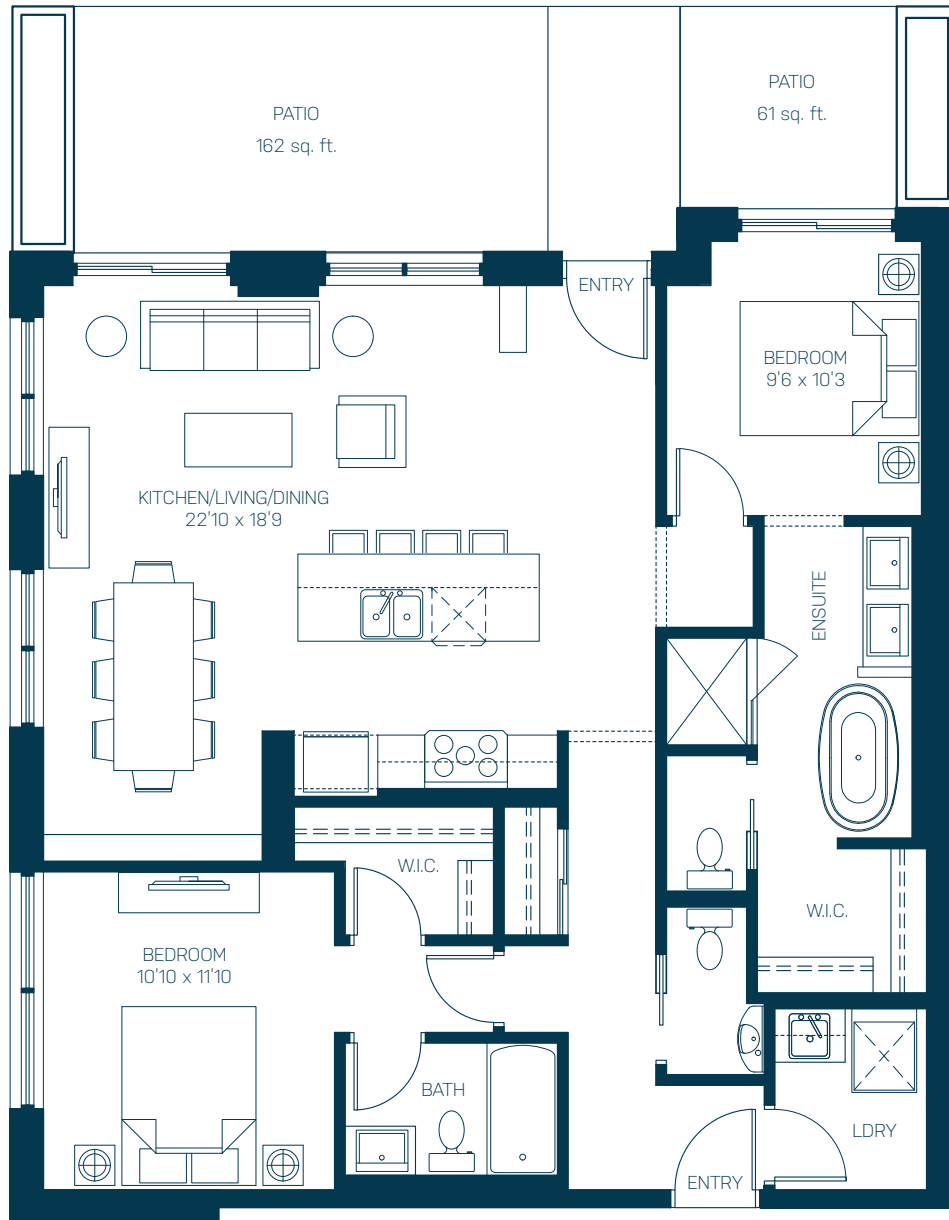

1424 SQUARE FEET

TOTAL LIVING SPACE

2 BEDROOM + 2.5 BATH

FL06

1201 S.F. INDOOR LIVING
223 S.F. OUTDOOR LIVING

CHOOSE YOUR HOME

WEST TOWER | EAST TOWER | FLOOR 1

The developer reserves the right to make modifications and changes to plans and features. Sizes are approximate and based on BOMO measurements at the time of construction. E&OE.