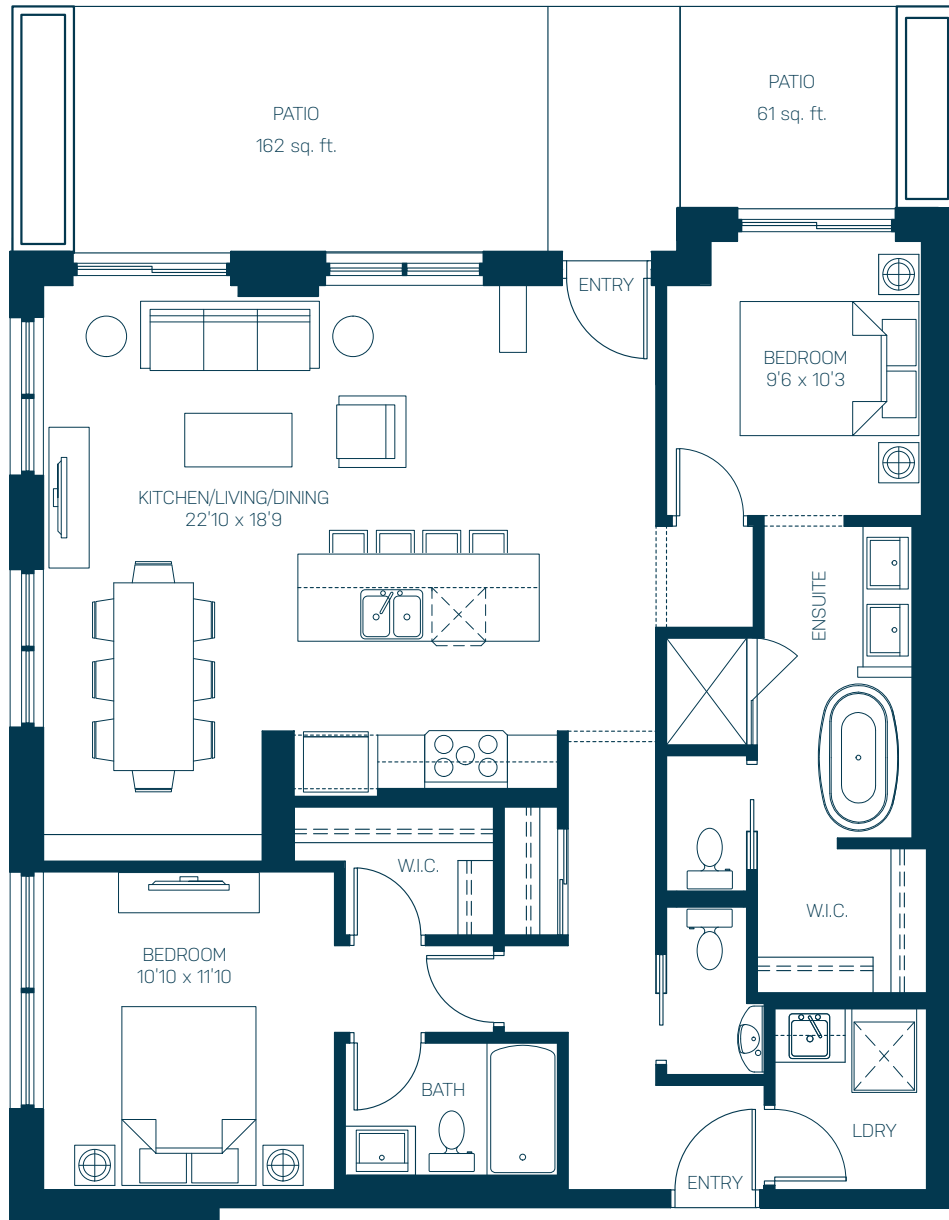

# 1201 SQUARE FEET

## 2 BEDROOMS + 2.5 BATHS

# FL06

### CHOOSE YOUR HOME

WEST TOWER

EAST TOWER

1

FLOOR

\*The developer reserves the right to make modifications and changes to plans and features. Sizes are approximate and subject to change without notice. E&OE.