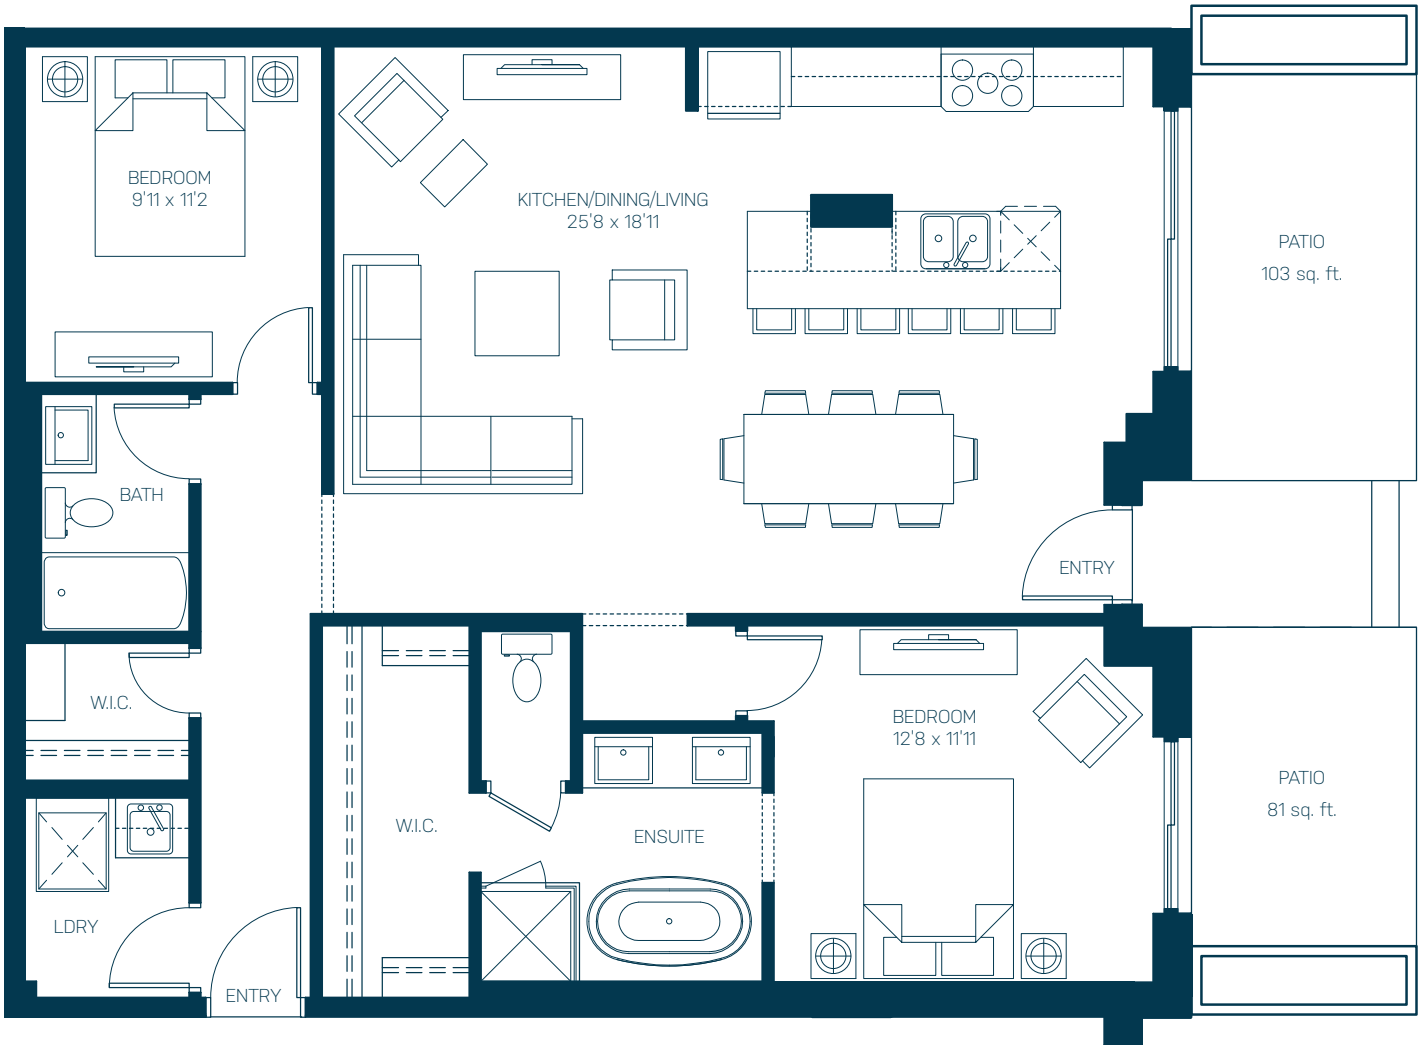

1461 SQUARE FEET

TOTAL LIVING SPACE

2 BEDROOM + 2.5 BATH

FL08

1277 S.F. INDOOR LIVING

184 S.F. OUTDOOR LIVING

CHOOSE YOUR HOME

WEST TOWER

EAST TOWER

1

FLOOR

The developer reserves the right to make modifications and changes to plans and features. Sizes are approximate and based on BOMO measurements at the time of construction. E&OE.