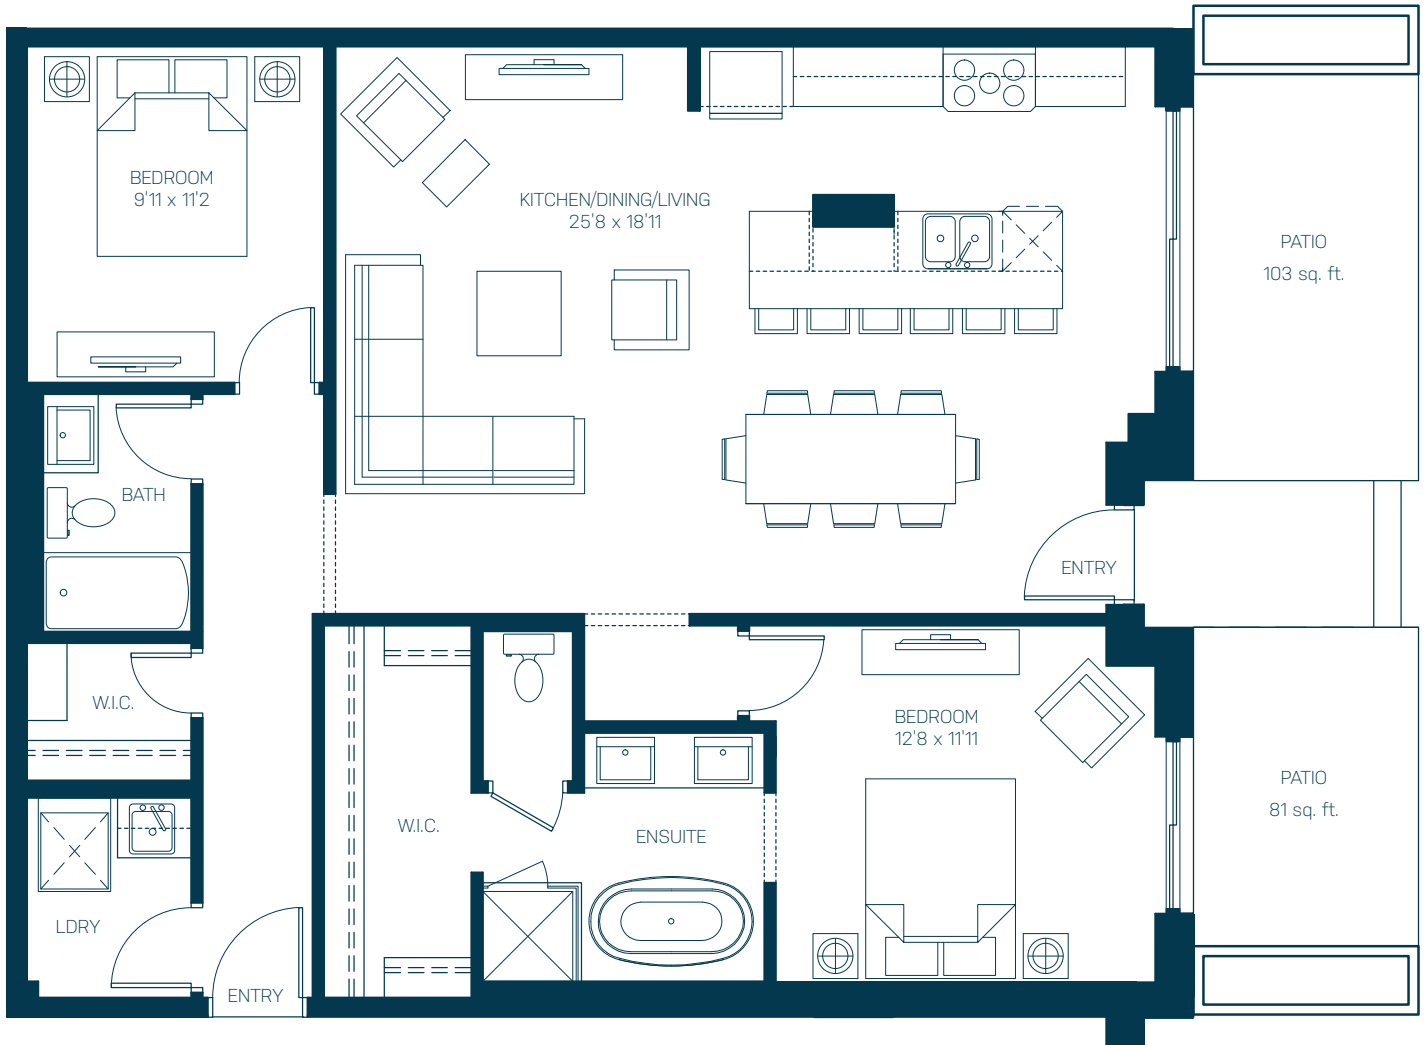

# 1277 SQUARE FEET

## 2 BEDROOMS + 2 BATHS

# FL08

### CHOOSE YOUR HOME

WEST TOWER

EAST TOWER

1

FLOOR

\*The developer reserves the right to make modifications and changes to plans and features. Sizes are approximate and subject to change without notice. E&OE.