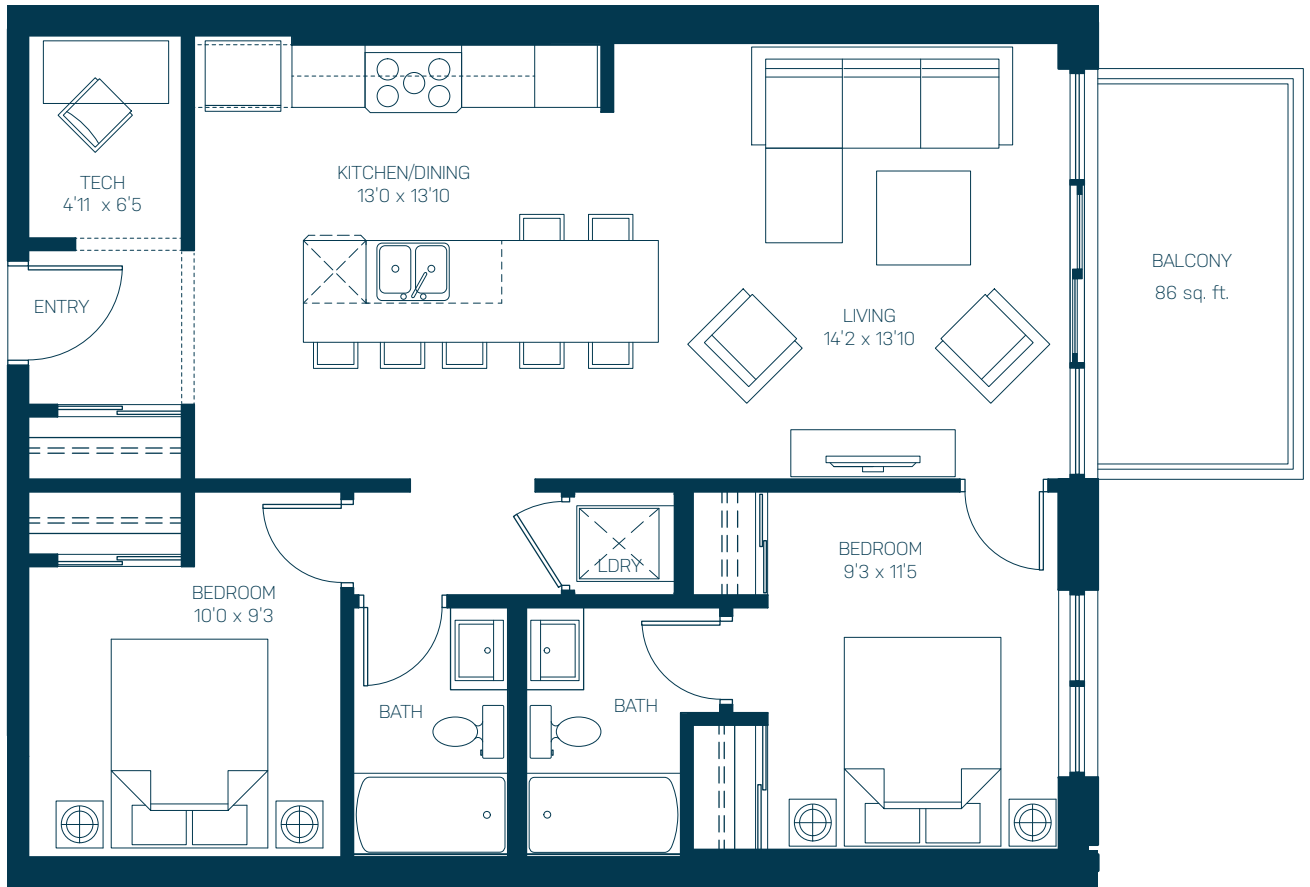

924 SQUARE FEET

2 BEDROOMS + 2 BATHS + TECH

CH02

CHOOSE YOUR HOME

2

FLOOR

*The developer reserves the right to make modifications and changes to plans and features. Sizes are approximate and subject to change without notice. E&OE.