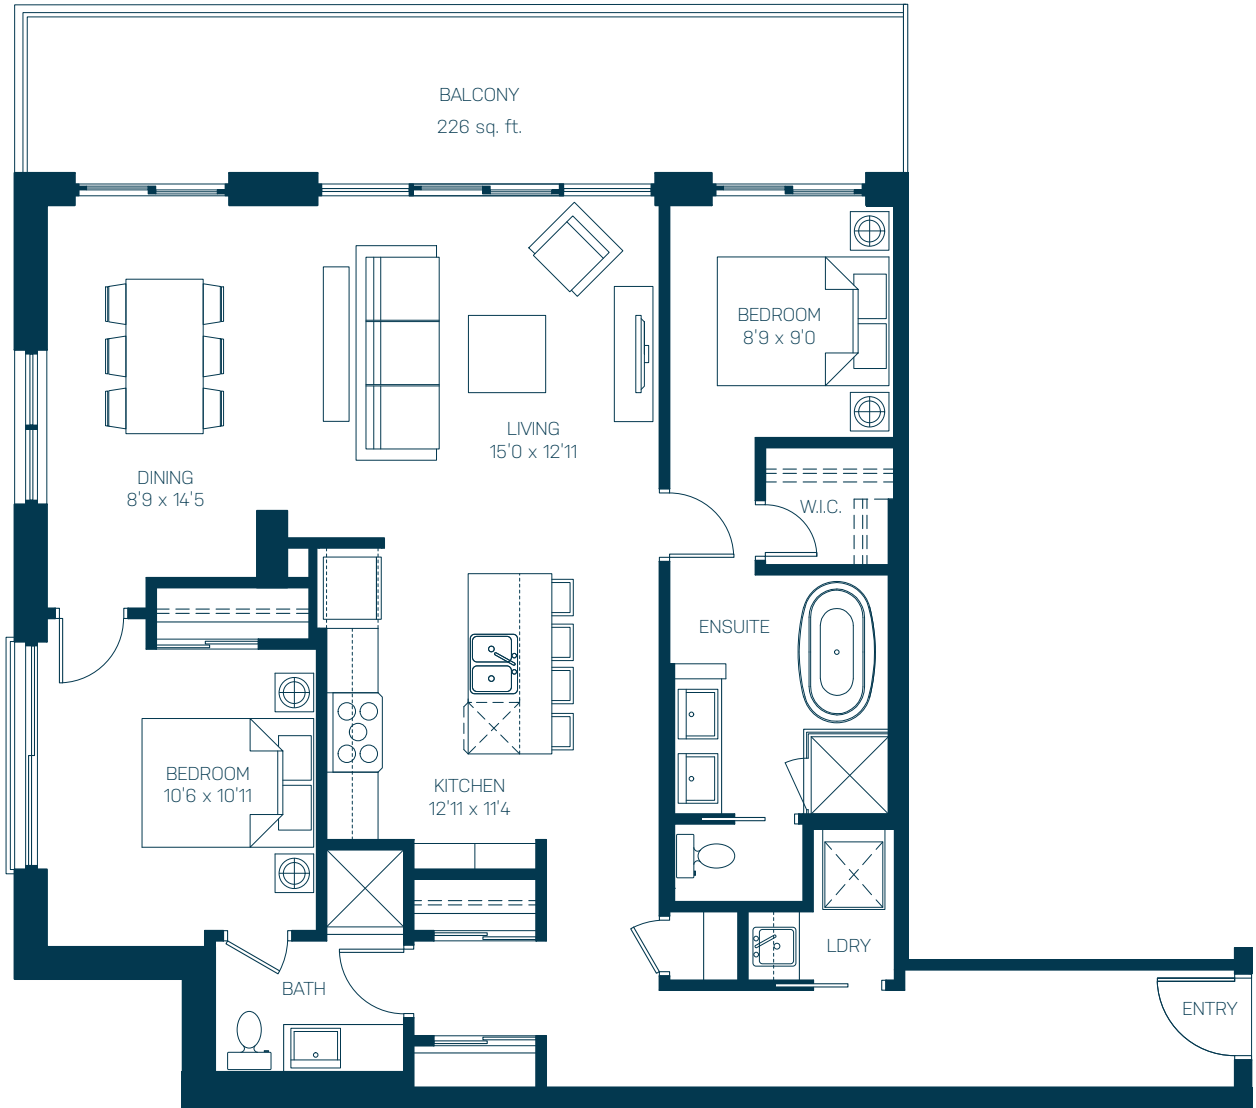

# 1235 SQUARE FEET

## 2 BEDROOMS + 2 BATHS

### CHOOSE YOUR HOME

WEST TOWER

EAST TOWER

2

FLOOR

\*The developer reserves the right to make modifications and changes to plans and features. Sizes are approximate and subject to change without notice. E&OE.