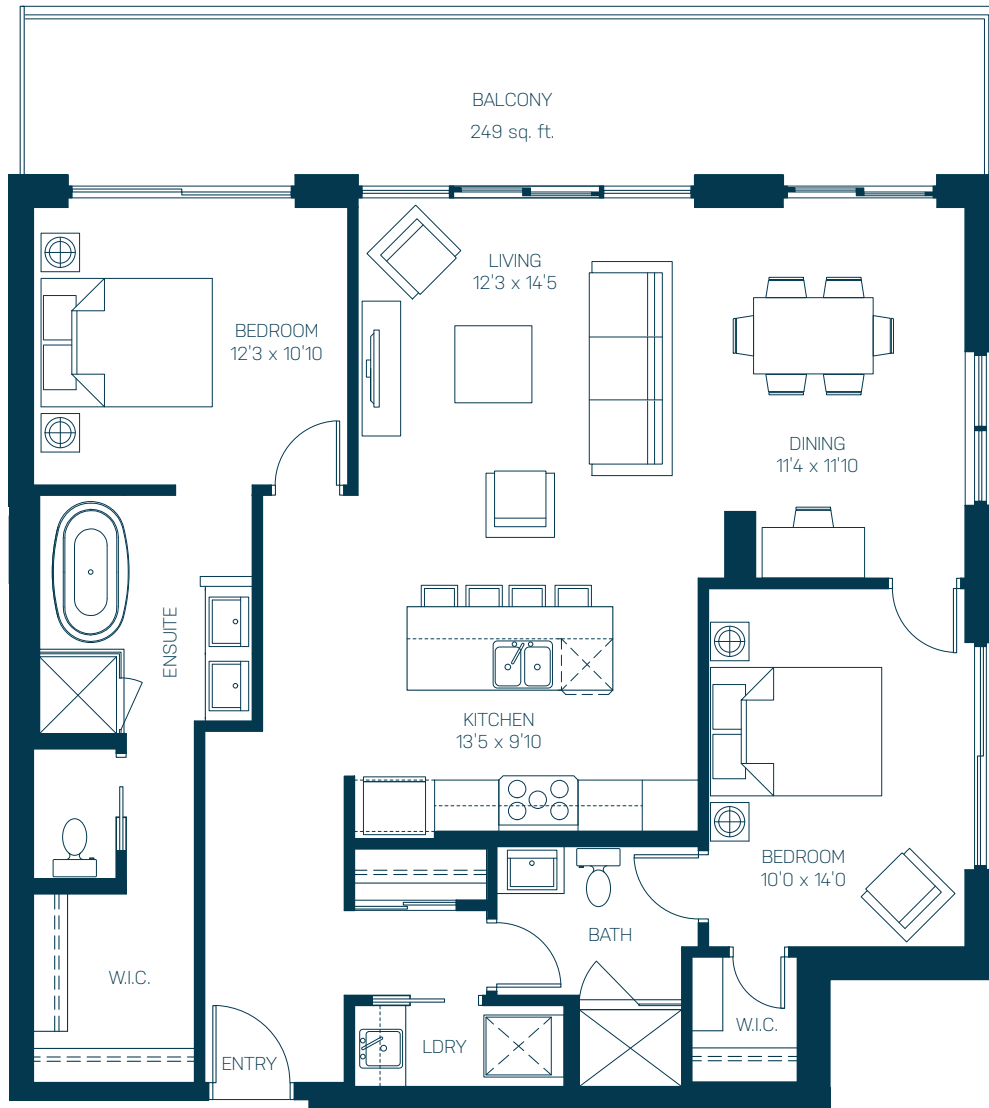

# 1281 SQUARE FEET

## 2 BEDROOMS + 2 BATHS

### CHOOSE YOUR HOME

WEST TOWER

EAST TOWER

2

FLOOR

\*The developer reserves the right to make modifications and changes to plans and features. Sizes are approximate and subject to change without notice. E&OE.