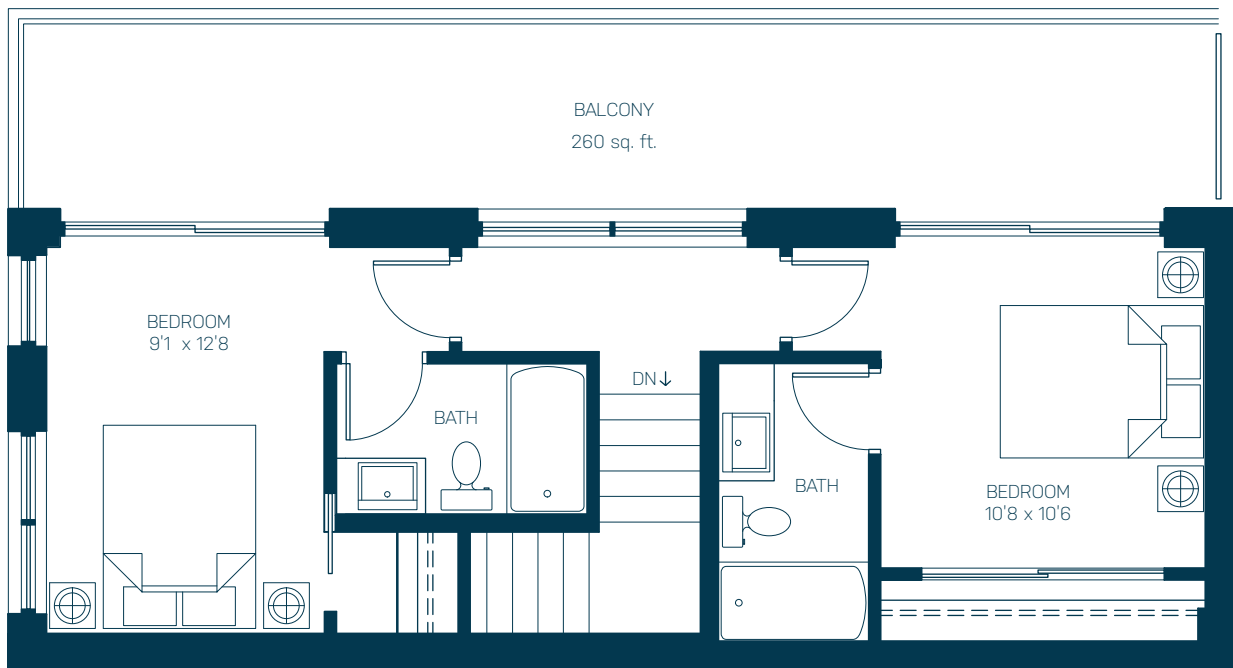

1106 SQUARE FEET

2 BEDROOMS + 2.5 BATHS

TH01

First Floor - 562 sq. ft.

CHOOSE YOUR HOME

WEST TOWER

EAST TOWER

1

FLOOR

*The developer reserves the right to make modifications and changes to plans and features. Sizes are approximate and subject to change without notice. E&OE.

1106 SQUARE FEET

2 BEDROOMS + 2.5 BATHS

TH01

Second Floor - 544 sq. ft.

CHOOSE YOUR HOME

2

FLOOR

*The developer reserves the right to make modifications and changes to plans and features. Sizes are approximate and subject to change without notice. E&OE.