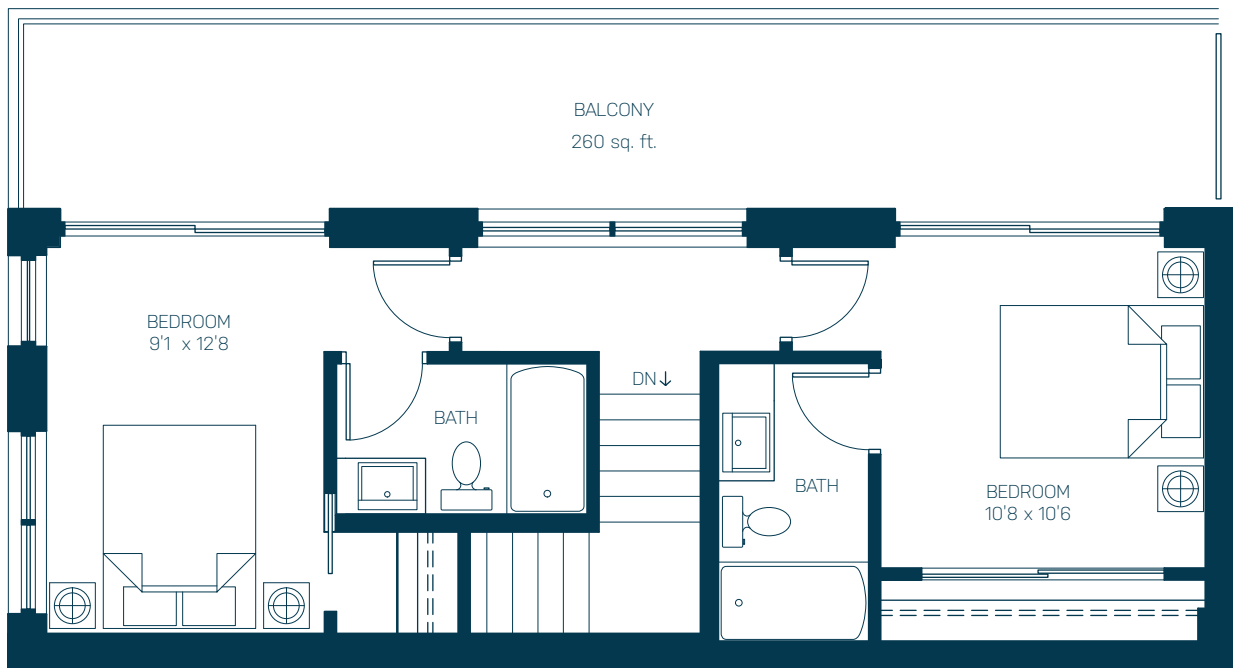

1602 SQUARE FEET

TOTAL LIVING SPACE

2 BEDROOMS + 2.5 BATHS

First Floor - 562 sq. ft.

TH01

1106 S.F. INDOOR LIVING
496 S.F. OUTDOOR LIVING

CHOOSE YOUR HOME

WEST TOWER

EAST TOWER

1

FLOOR

The developer reserves the right to make modifications and changes to plans and features. Sizes are approximate and based on BOMO measurements at the time of construction. E&OE.

1602 SQUARE FEET

TOTAL LIVING SPACE

2 BEDROOMS + 2.5 BATHS

Second Floor - 544 sq. ft.

TH01

1106 S.F. INDOOR LIVING
496 S.F. OUTDOOR LIVING

CHOOSE YOUR HOME

WEST TOWER

EAST TOWER

1

FLOOR

The developer reserves the right to make modifications and changes to plans and features. Sizes are approximate and based on BOMO measurements at the time of construction. E&OE.