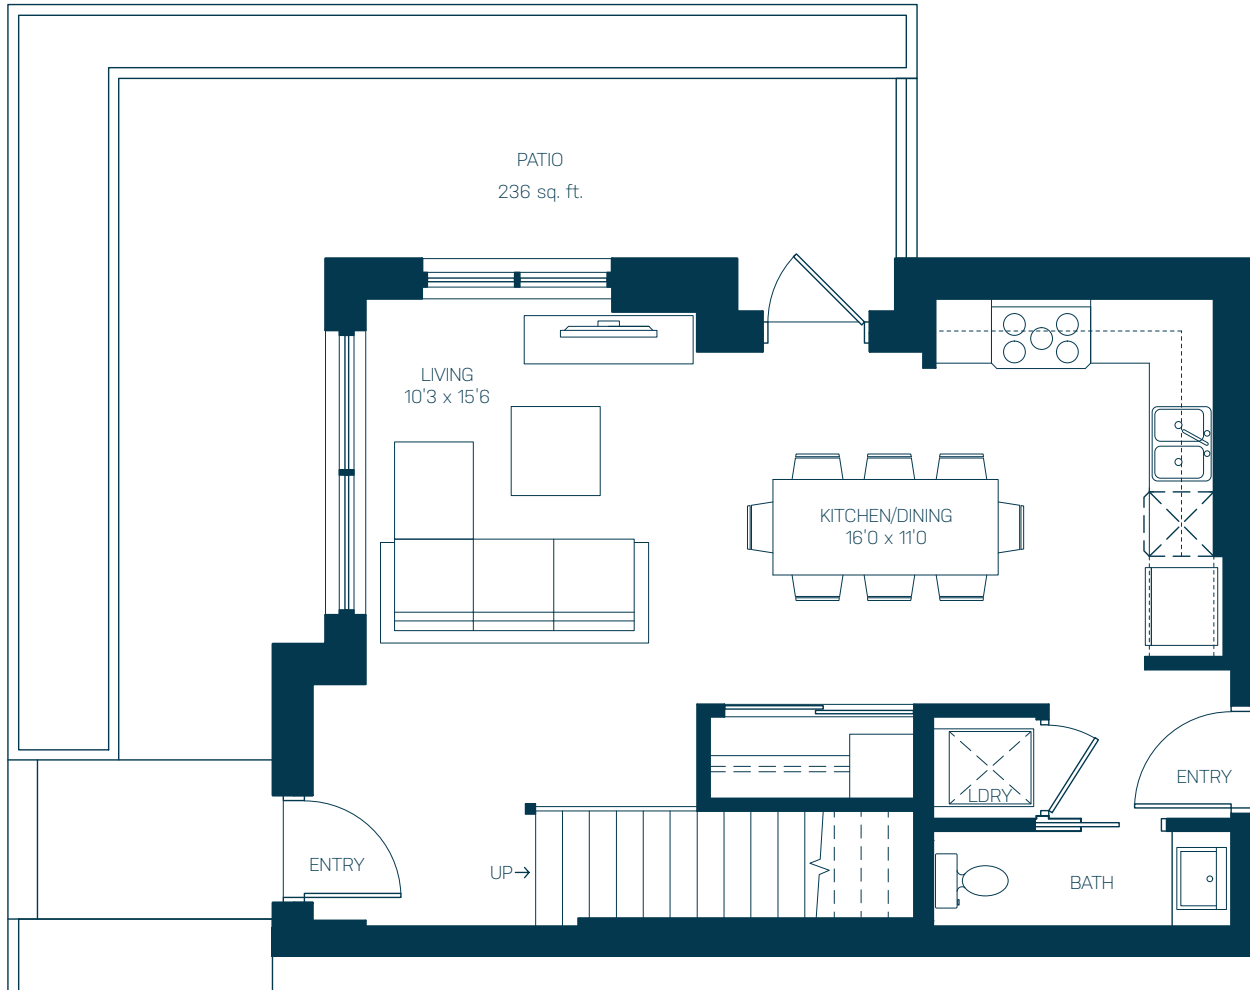

1106 SQUARE FEET

2 BEDROOMS + 2.5 BATHS

TH01

First Floor - 562 sq. ft.

CHOOSE YOUR HOME

WEST TOWER

EAST TOWER

1

FLOOR

*The developer reserves the right to make modifications and changes to plans and features. Sizes are approximate and subject to change without notice. E&OE.

1106 SQUARE FEET

2 BEDROOMS + 2.5 BATHS

TH01

Second Floor - 544 sq. ft.

CHOOSE YOUR HOME

2

FLOOR

*The developer reserves the right to make modifications and changes to plans and features. Sizes are approximate and subject to change without notice. E&OE.