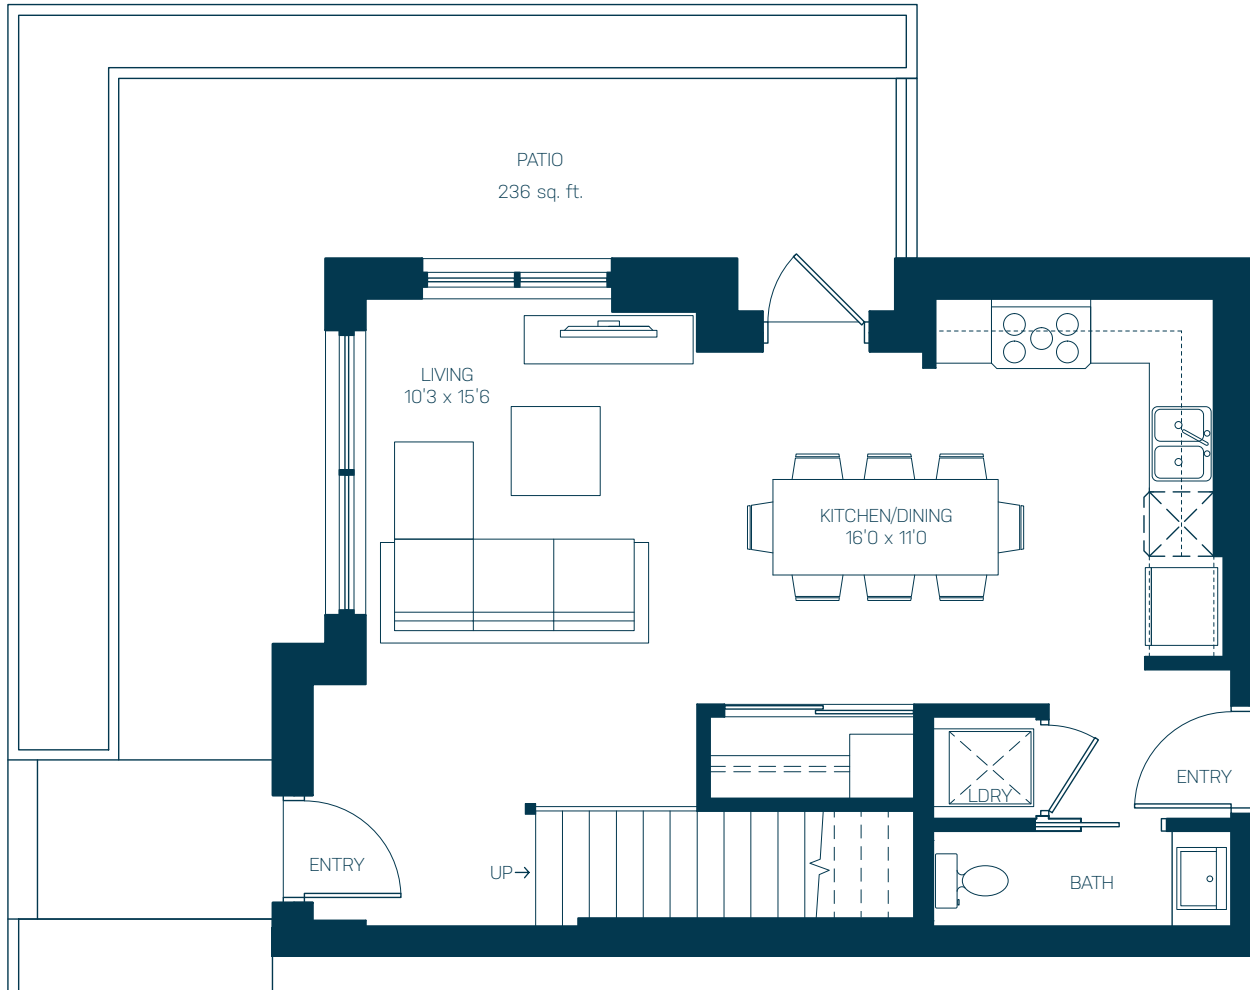

1602 SQUARE FEET

TOTAL LIVING SPACE

2 BEDROOMS + 2.5 BATHS

First Floor - 562 sq. ft.

TH01

1106 S.F. INDOOR LIVING
496 S.F. OUTDOOR LIVING

CHOOSE YOUR HOME

WEST TOWER

EAST TOWER

1

FLOOR

The developer reserves the right to make modifications and changes to plans and features. Sizes are approximate and based on BOMO measurements at the time of construction. E&OE.

1602 SQUARE FEET

TOTAL LIVING SPACE

2 BEDROOMS + 2.5 BATHS

Second Floor - 544 sq. ft.

TH01

1106 S.F. INDOOR LIVING
496 S.F. OUTDOOR LIVING

CHOOSE YOUR HOME

WEST TOWER

EAST TOWER

1

FLOOR

The developer reserves the right to make modifications and changes to plans and features. Sizes are approximate and based on BOMO measurements at the time of construction. E&OE.