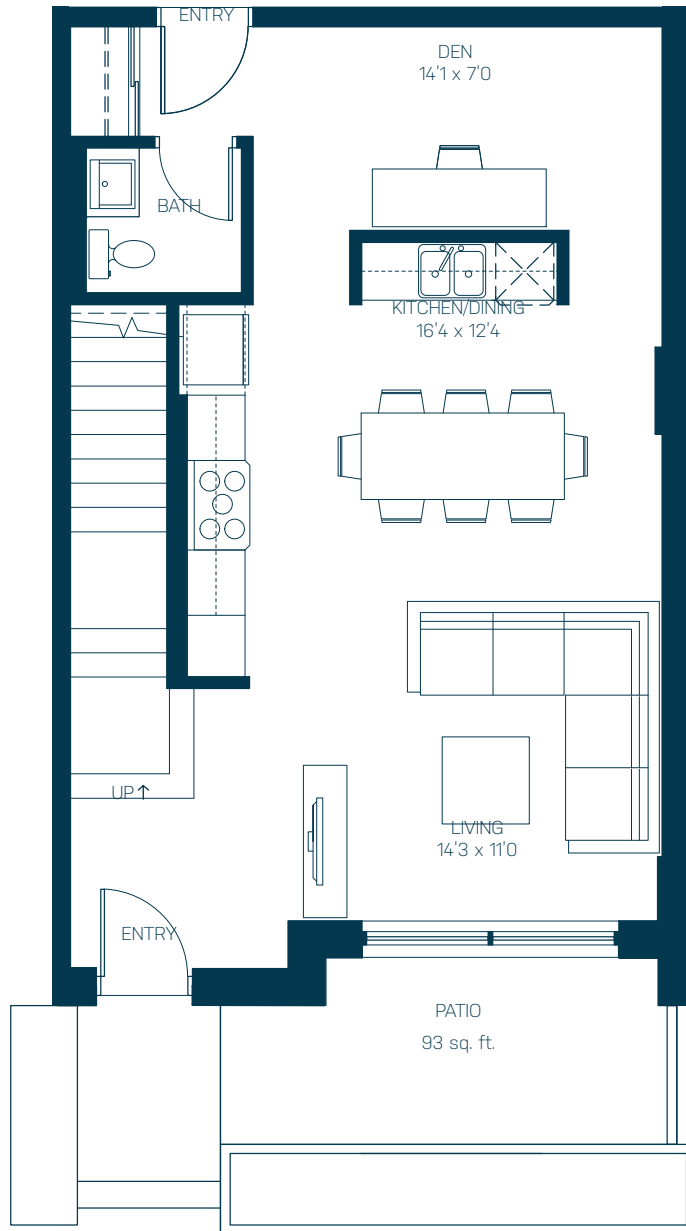

1532 SQUARE FEET

TOTAL LIVING SPACE

2 BEDROOMS + 2.5 BATHS + DEN

First Floor - 664 sq. ft.

TH02

1439 S.F. INDOOR LIVING

93 S.F. OUTDOOR LIVING

CHOOSE YOUR HOME

WEST TOWER

EAST TOWER

1

FLOOR

The developer reserves the right to make modifications and changes to plans and features. Sizes are approximate and based on BOMO measurements at the time of construction. E&OE.

1532 SQUARE FEET

TOTAL LIVING SPACE

2 BEDROOMS + 2.5 BATHS + DEN

Second Floor - 755 sq. ft.

TH02

1439 S.F. INDOOR LIVING

93 S.F. OUTDOOR LIVING

CHOOSE YOUR HOME