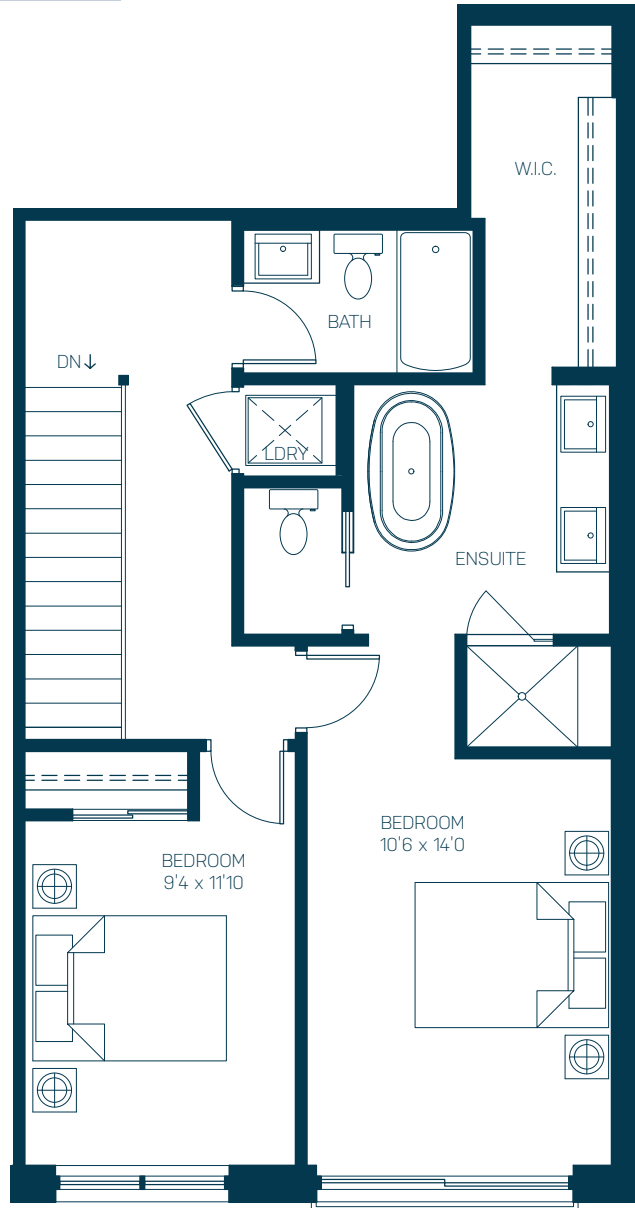

1532 SQUARE FEET

TOTAL LIVING SPACE

2 BEDROOMS + 2.5 BATHS + DEN

First Floor - 664 sq. ft.

TH02

1439 S.F. INDOOR LIVING

93 S.F. OUTDOOR LIVING

CHOOSE YOUR HOME

WEST TOWER

EAST TOWER

1

FLOOR

The developer reserves the right to make modifications and changes to plans and features. Sizes are approximate and based on BOMO measurements at the time of construction. E&OE.

1532 SQUARE FEET

TOTAL LIVING SPACE

2 BEDROOMS + 2.5 BATHS + DEN

Second Floor - 755 sq. ft.

TH02

1439 S.F. INDOOR LIVING

93 S.F. OUTDOOR LIVING

CHOOSE YOUR HOME