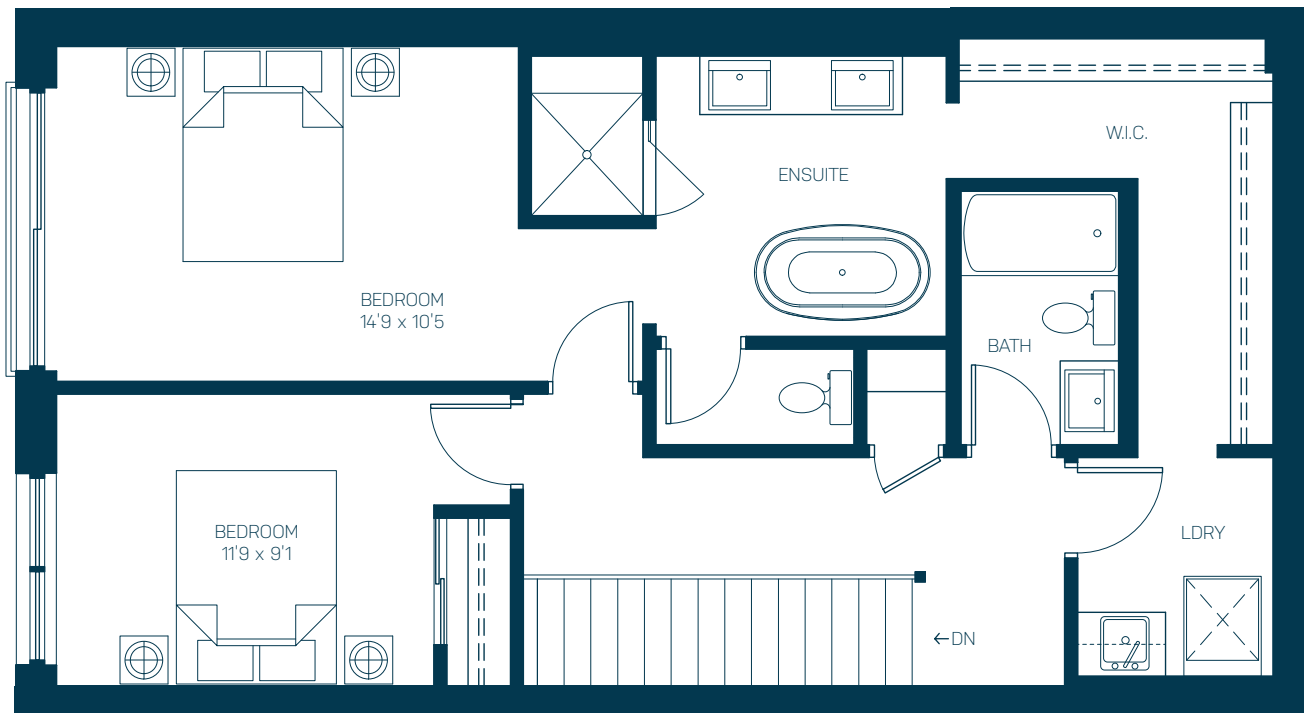

1545 SQUARE FEET

TOTAL LIVING SPACE

2 BEDROOMS + 2.5 BATHS

Second Floor - 834 sq. ft.

TH03

1415 S.F. INDOOR LIVING

130 S.F. OUTDOOR LIVING

The developer reserves the right to make modifications and changes to plans and features. Sizes are approximate and based on BOMO measurements at the time of construction. E&OE.

CHOOSE YOUR HOME

1

FLOOR