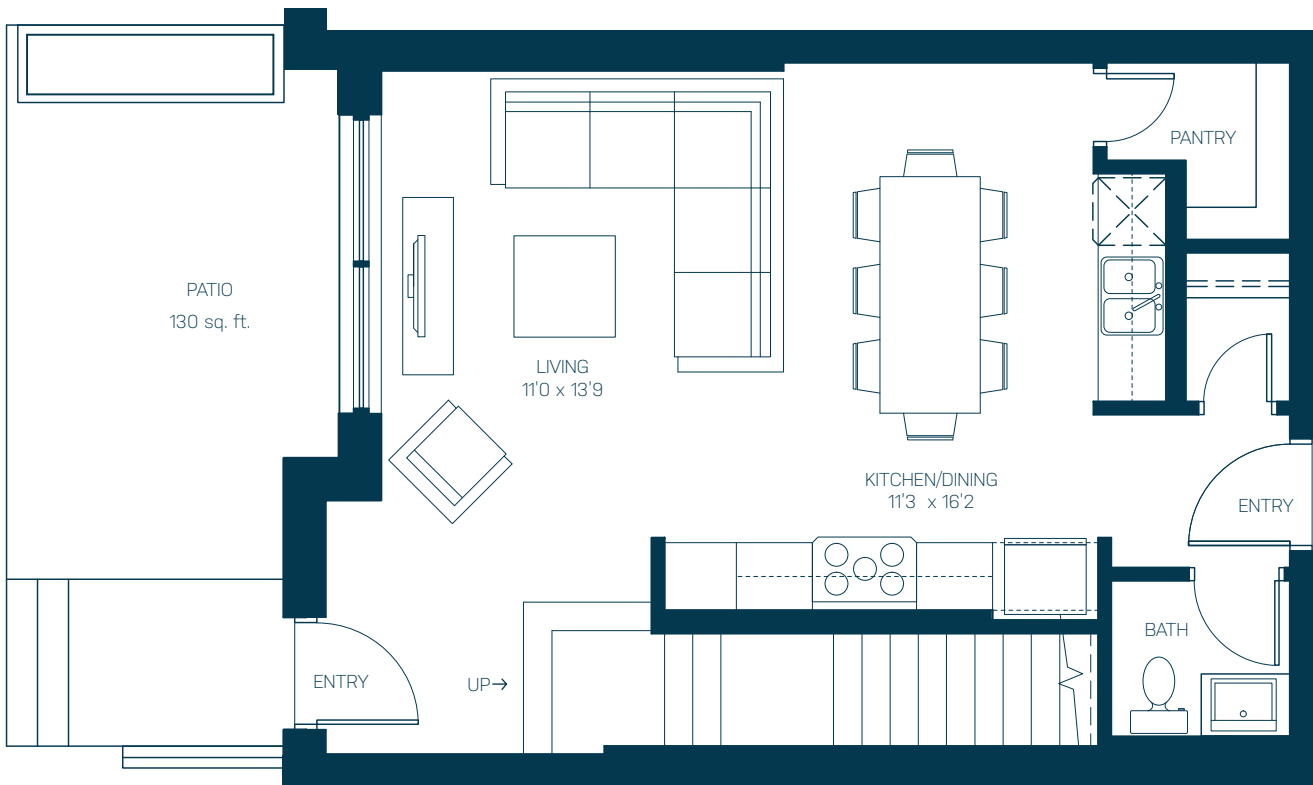

# 1415 SQUARE FEET

## 2 BEDROOMS + 2.5 BATHS

# TH03

First Floor - 581 sq. ft.

### CHOOSE YOUR HOME

WEST TOWER

EAST TOWER

1

FLOOR

\*The developer reserves the right to make modifications and changes to plans and features. Sizes are approximate and subject to change without notice. E&OE.