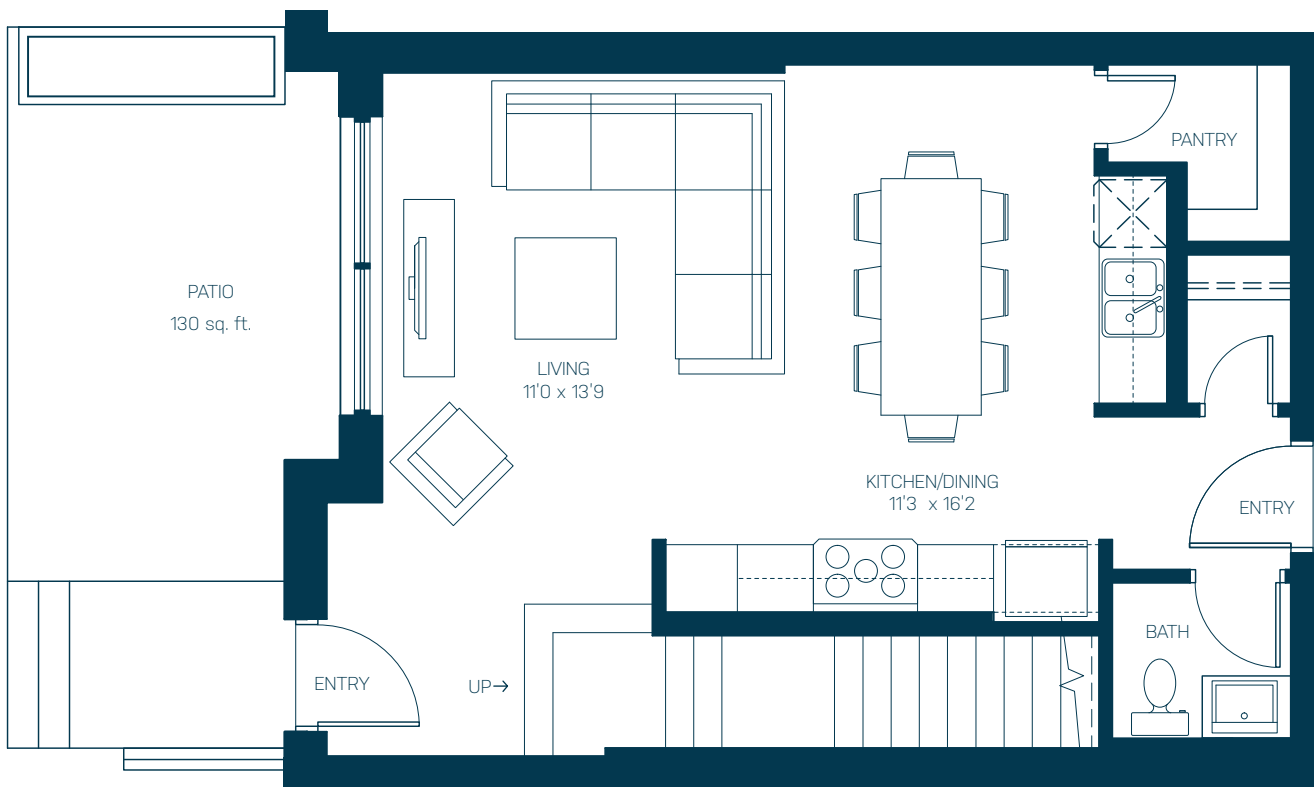

# 1545 SQUARE FEET

TOTAL LIVING SPACE

## 2 BEDROOMS + 2.5 BATHS

First Floor - 581 sq. ft.

# TH03

1415 S.F. INDOOR LIVING

130 S.F. OUTDOOR LIVING

## 2 BEDROOMS + 2.5 BATHS

Second Floor - 834 sq. ft.