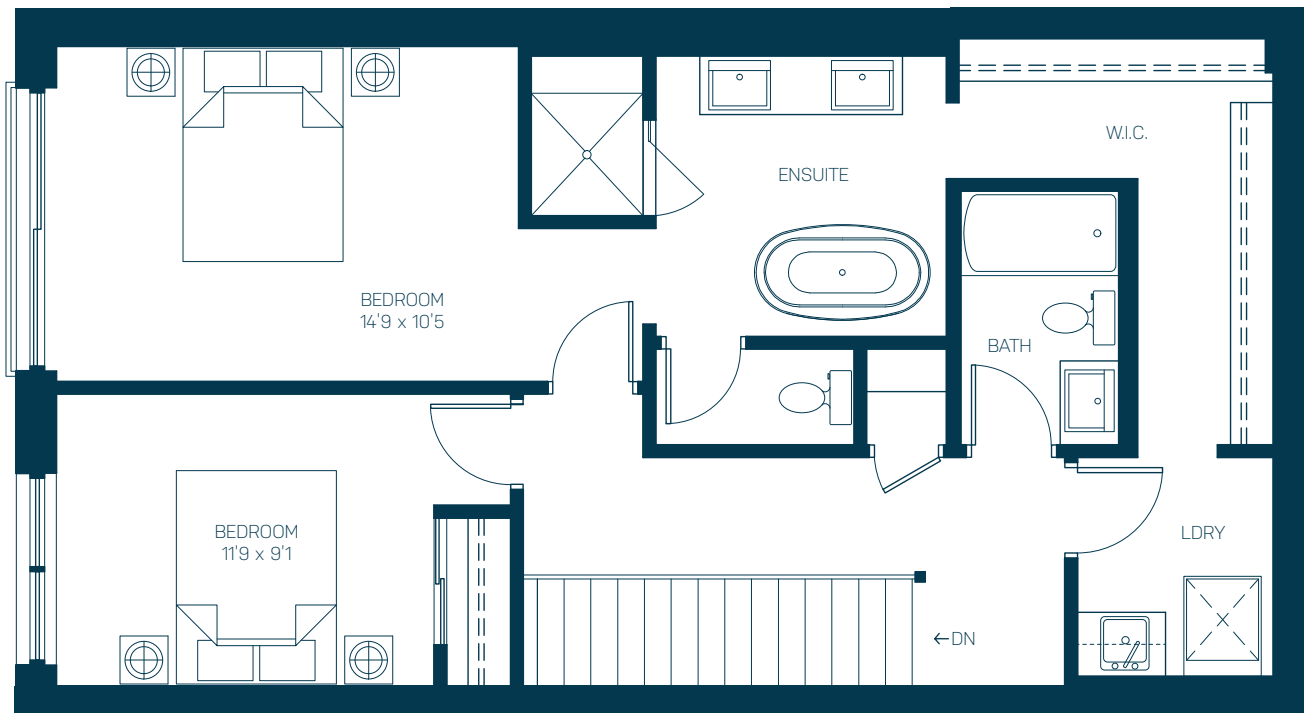

1415 SQUARE FEET

2 BEDROOMS + 2.5 BATHS

TH03

Second Floor - 834 sq. ft.

CHOOSE YOUR HOME

2

FLOOR

*The developer reserves the right to make modifications and changes to plans and features. Sizes are approximate and subject to change without notice. E&OE.