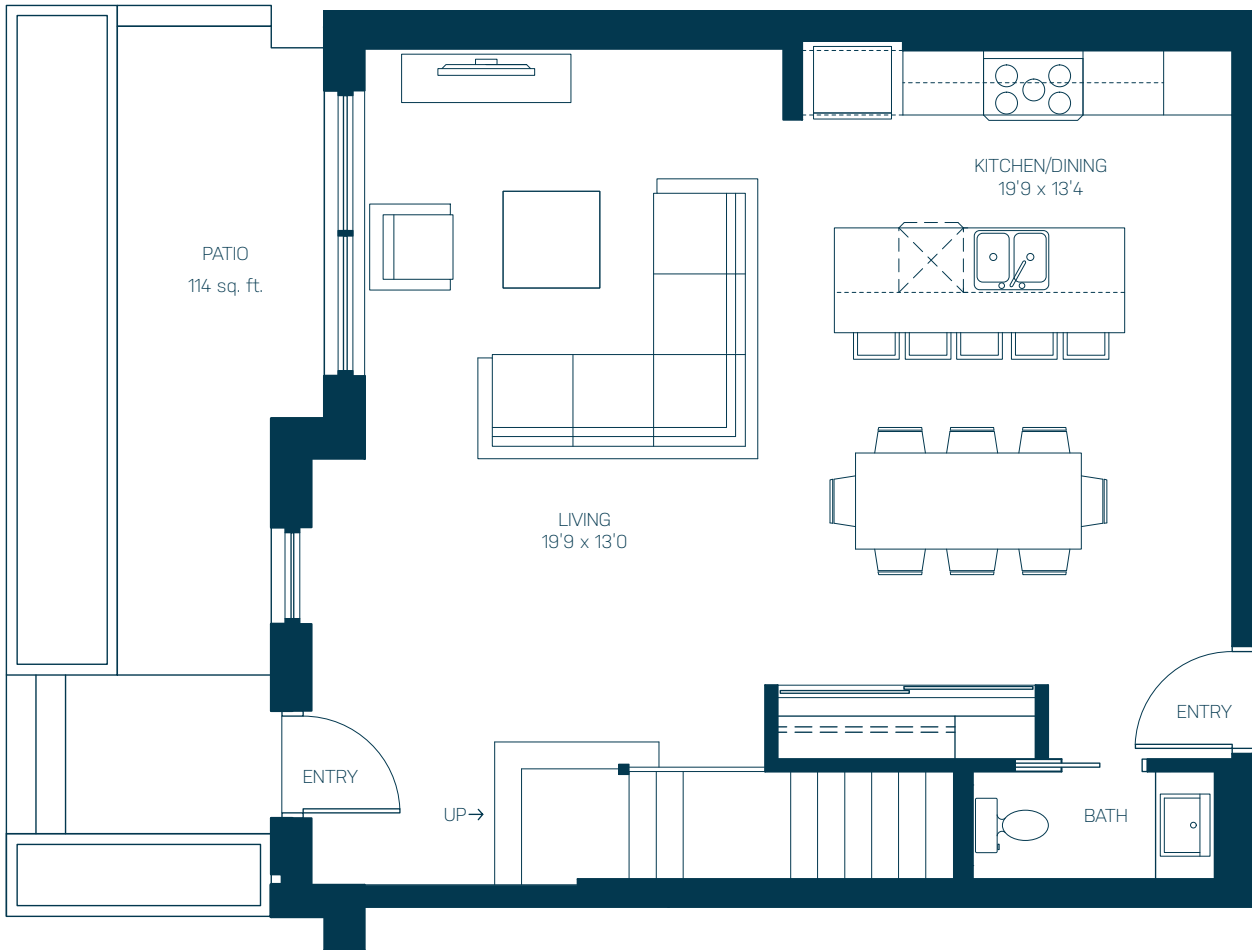

1681 SQUARE FEET

2 BEDROOMS + 2.5 BATHS

TH07

First Floor - 766 sq. ft.

CHOOSE YOUR HOME

WEST TOWER

EAST TOWER

1

FLOOR

*The developer reserves the right to make modifications and changes to plans and features. Sizes are approximate and subject to change without notice. E&OE.

1681 SQUARE FEET

2 BEDROOMS + 2.5 BATHS

TH07

Second Floor - 915 sq. ft.

CHOOSE YOUR HOME

WEST TOWER

EAST TOWER

2

FLOOR

*The developer reserves the right to make modifications and changes to plans and features. Sizes are approximate and subject to change without notice. E&OE.