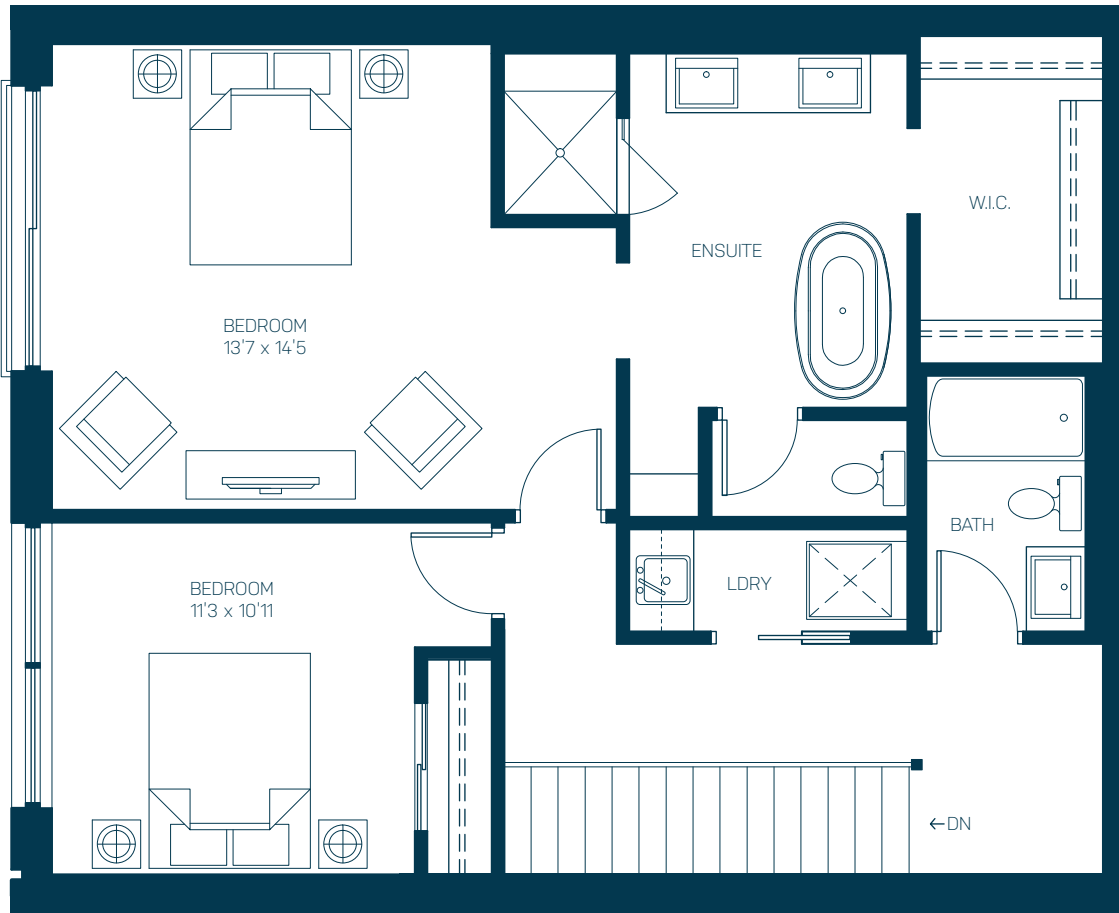

1681 SQUARE FEET

2 BEDROOMS + 2.5 BATHS

TH07

First Floor - 766 sq. ft.

CHOOSE YOUR HOME

WEST TOWER

EAST TOWER

1

FLOOR

*The developer reserves the right to make modifications and changes to plans and features. Sizes are approximate and subject to change without notice. E&OE.

1681 SQUARE FEET

2 BEDROOMS + 2.5 BATHS

TH07

Second Floor - 915 sq. ft.

CHOOSE YOUR HOME

WEST TOWER

EAST TOWER

2

FLOOR

*The developer reserves the right to make modifications and changes to plans and features. Sizes are approximate and subject to change without notice. E&OE.