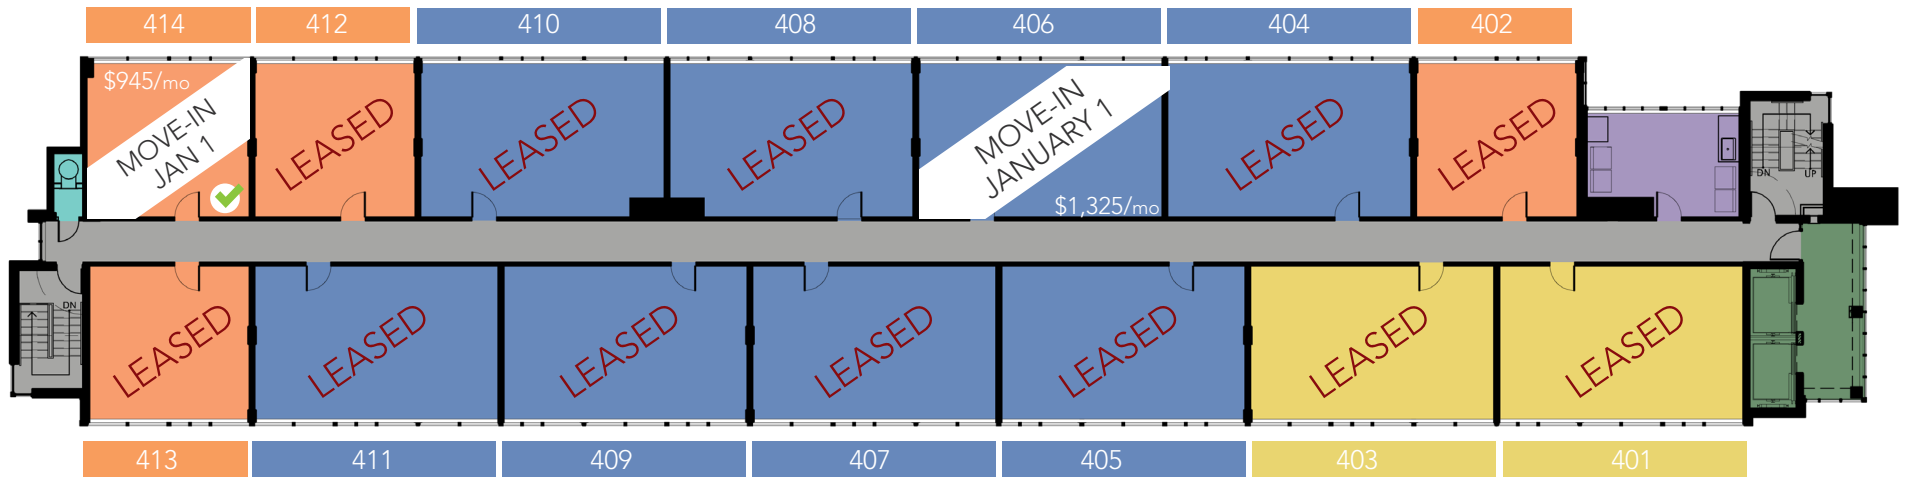

### Legend

- The Tangerine - 1 Bedroom
- The Ultramarine - 2 Bedroom
- The Citrine - 2 Bedroom Barrier Free
- Garbage Chute
- Laundry
- Elevator Lobby

Affordable Housing Initiative

**Birchwood**

[www.birchwoodproperties.ca](http://www.birchwoodproperties.ca)

\*Monthly rent excluding parking. Some conditions apply.

Current as of December 5, 2018.

Floor 4

- Crowchild Trail -

Legend

- The Tangerine - 1 Bedroom
- The Ultramarine - 2 Bedroom
- The Citrine - 2 Bedroom Barrier Free
- Garbage Chute
- Laundry
- Elevator Lobby