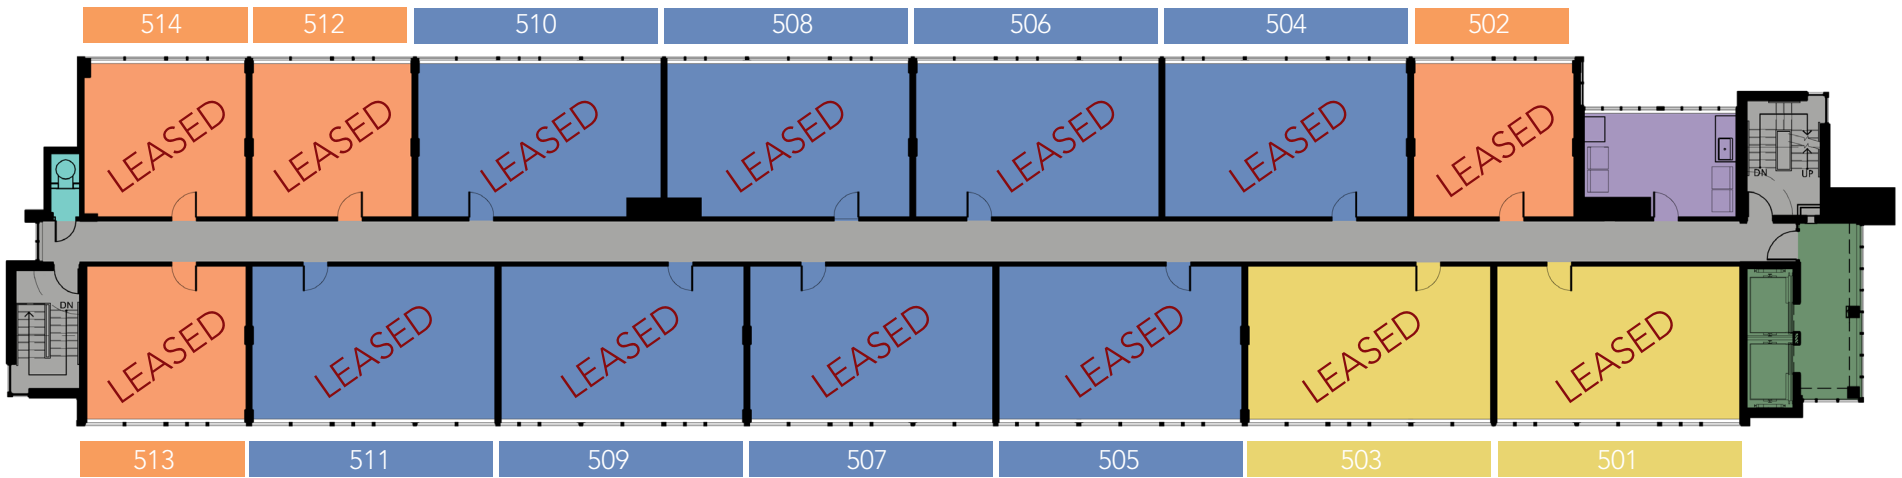

\*Monthly rent excluding parking. Some conditions apply.

Current as of December 5, 2018.

Floor 4

- Crowchild Trail -

Legend

- The Tangerine - 1 Bedroom
- The Ultramarine - 2 Bedroom
- The Citrine - 2 Bedroom Barrier Free
- Garbage Chute
- Laundry
- Elevator Lobby

Floor 5

- Crowchild Trail -

Legend

- The Tangerine - 1 Bedroom
- The Ultramarine - 2 Bedroom
- The Citrine - 2 Bedroom Barrier Free
- Garbage Chute
- Laundry
- Elevator Lobby

Affordable Housing Initiative