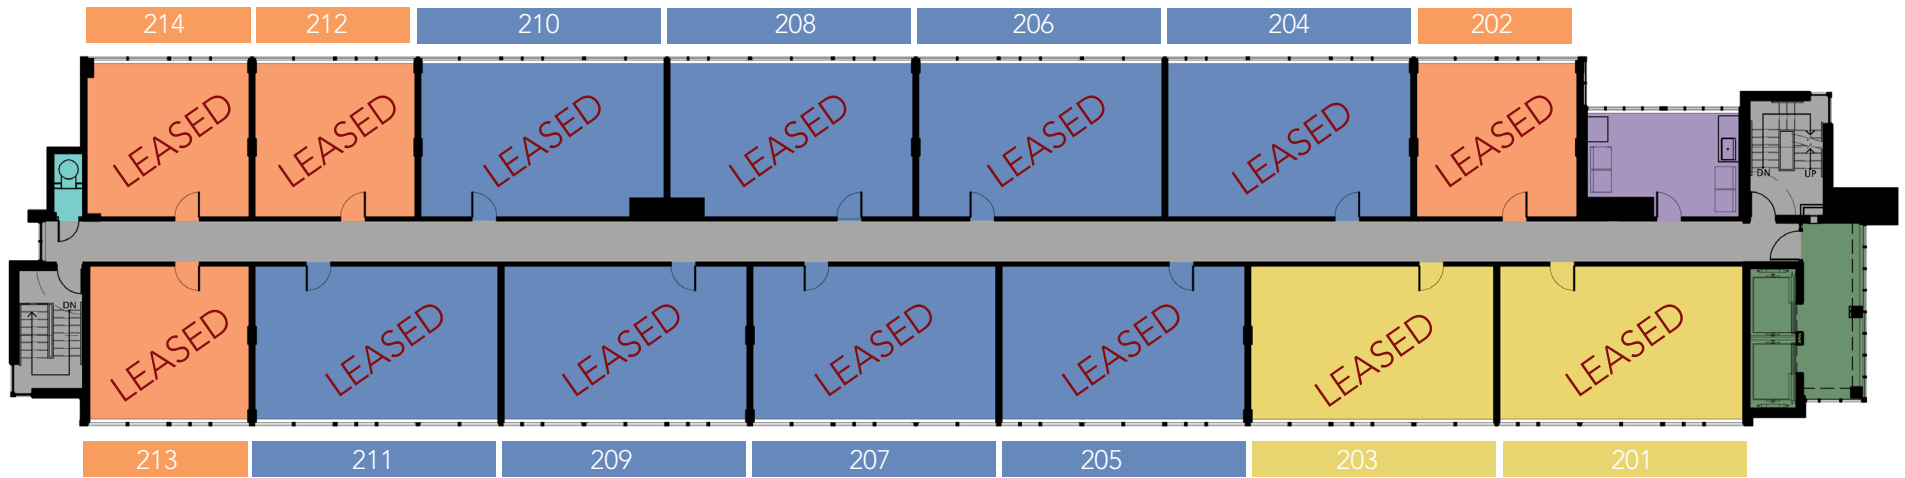

kaleidoscope

Current as of December 5, 2018.

Floor 2

- Crowchild Trail -

Legend

- The Tangerine - 1 Bedroom
- The Ultramarine - 2 Bedroom
- The Citrine - 2 Bedroom Barrier Free
- Garbage Chute
- Laundry
- Elevator Lobby

Birchwood

www.birchwoodproperties.ca

\*Monthly rent excluding parking. Some conditions apply.

kaleidoscope

Current as of December 5, 2018.

Floor 3

- Crowchild Trail -

\*Monthly rent excluding parking. Some conditions apply.

Current as of December 5, 2018.

Floor 4

- Crowchild Trail -

Legend

- The Tangerine - 1 Bedroom
- The Ultramarine - 2 Bedroom
- The Citrine - 2 Bedroom Barrier Free
- Garbage Chute
- Laundry
- Elevator Lobby