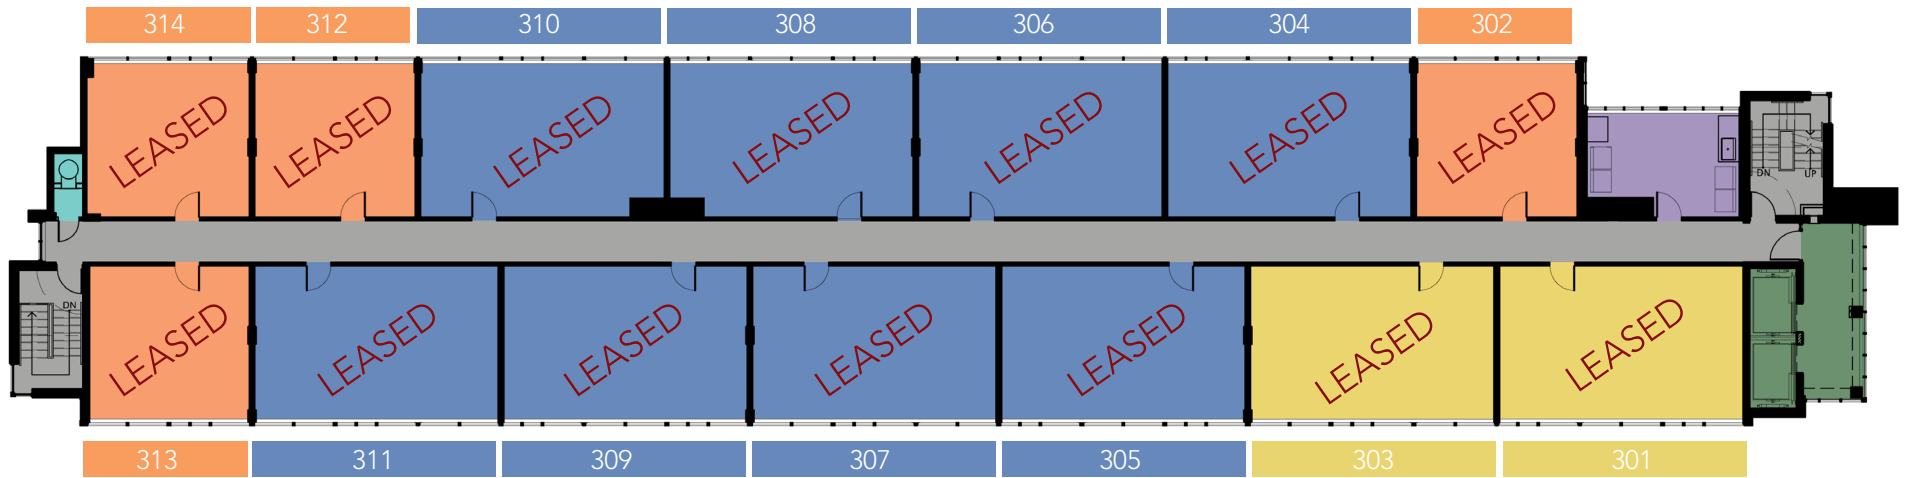

kaleidoscope

Current as of December 5, 2018.

Floor 2

- Crowchild Trail -

Legend

- The Tangerine - 1 Bedroom
- The Ultramarine - 2 Bedroom
- The Citrine - 2 Bedroom Barrier Free
- Garbage Chute
- Laundry
- Elevator Lobby

Birchwood

www.birchwoodproperties.ca

\*Monthly rent excluding parking. Some conditions apply.

kaleidoscope

Current as of December 5, 2018.

Floor 3

- Crowchild Trail -

\*Monthly rent excluding parking. Some conditions apply.

Current as of December 5, 2018.

Floor 4

- Crowchild Trail -

Legend

- The Tangerine - 1 Bedroom
- The Ultramarine - 2 Bedroom
- The Citrine - 2 Bedroom Barrier Free
- Garbage Chute
- Laundry
- Elevator Lobby